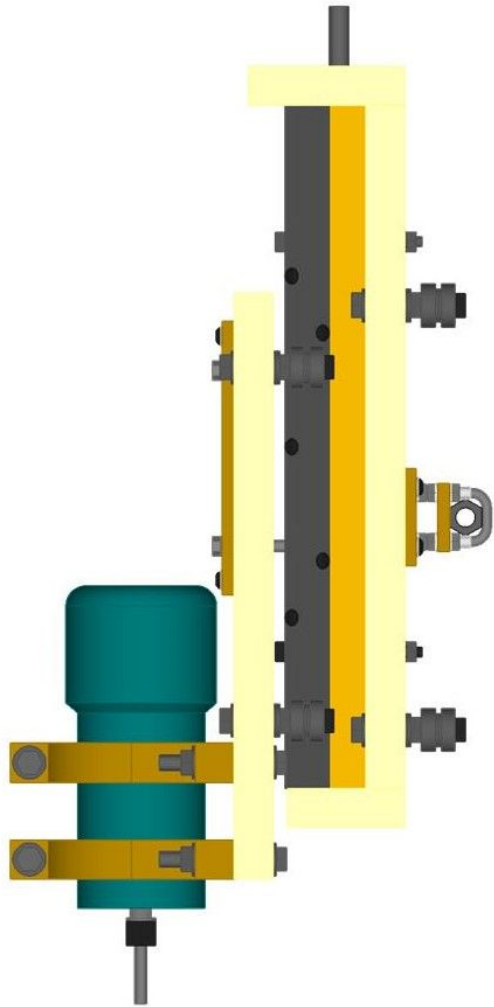

Z-Axis

Z-Axis 300x200mm

Z-Axis 293x200mm

Z-Axis router clamp