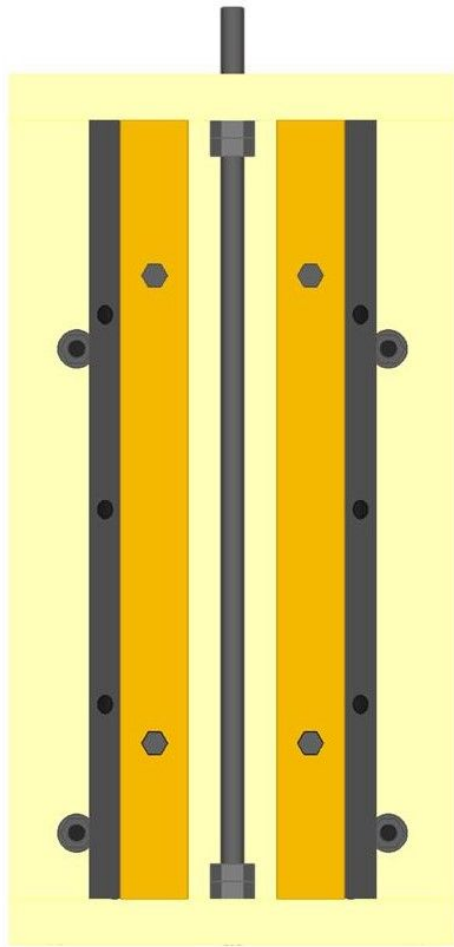

Z-Axis

Z-Axis 300x200mm

Z-Axis 293x200mm

Z-Axis router clamp