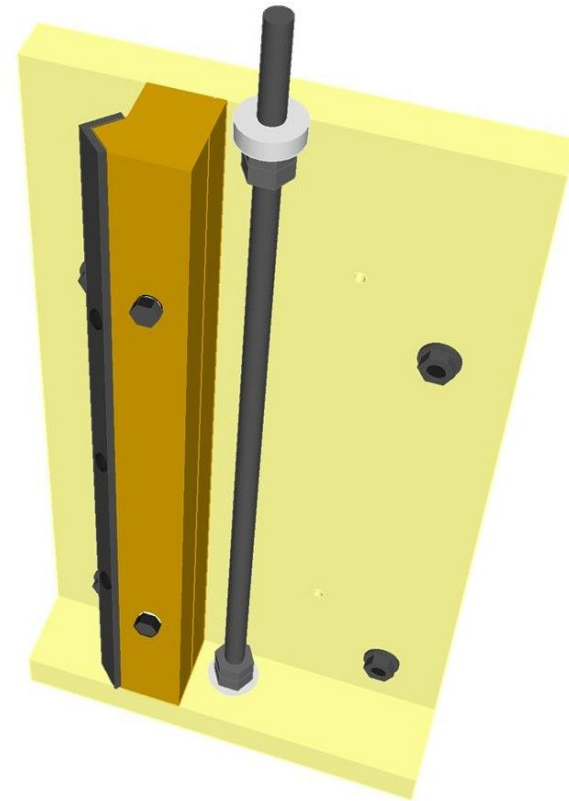

Z-Axis

Z-Axis 300x200mm

Z-Axis 293x200mm

Z-Axis router clamp