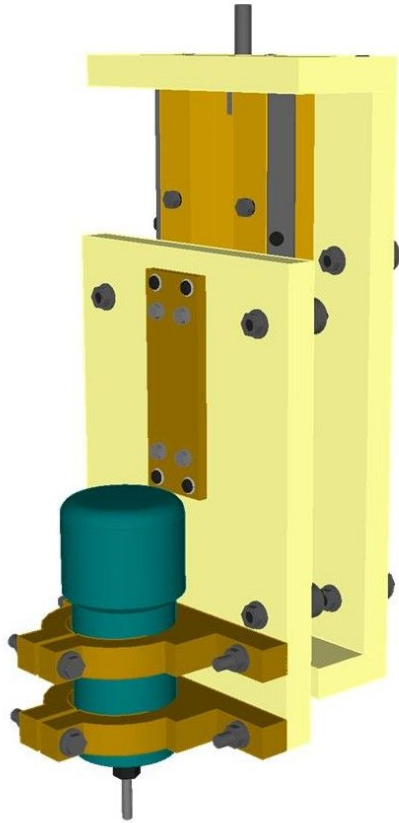

Z-Axis

Z-Axis 300x200mm

Z-Axis 293x200mm

Z-Axis router clamp