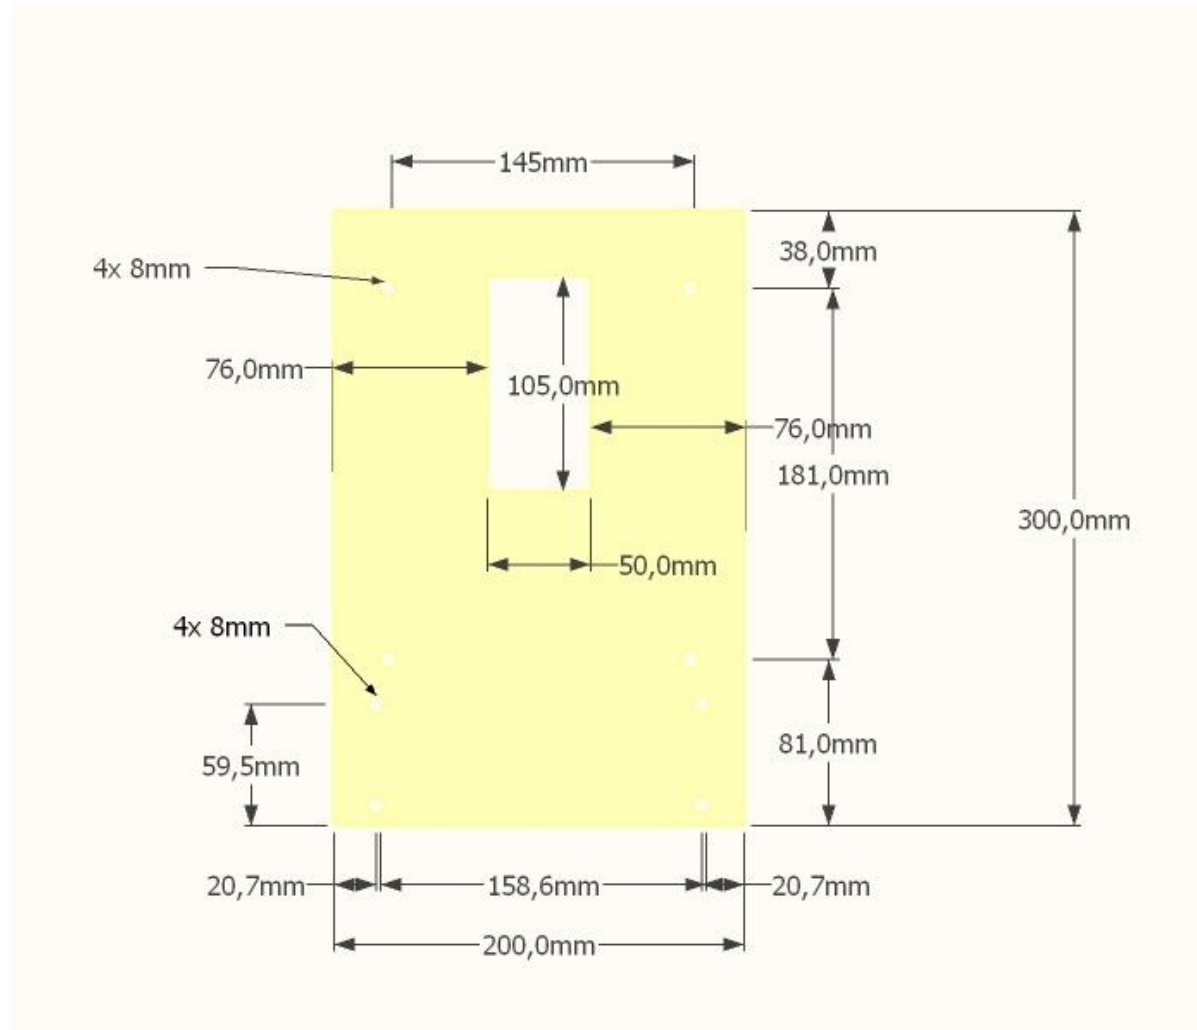

Z-Axis

Z-Axis 300x200mm

Z-Axis 293x200mm

Z-Axis router clamp