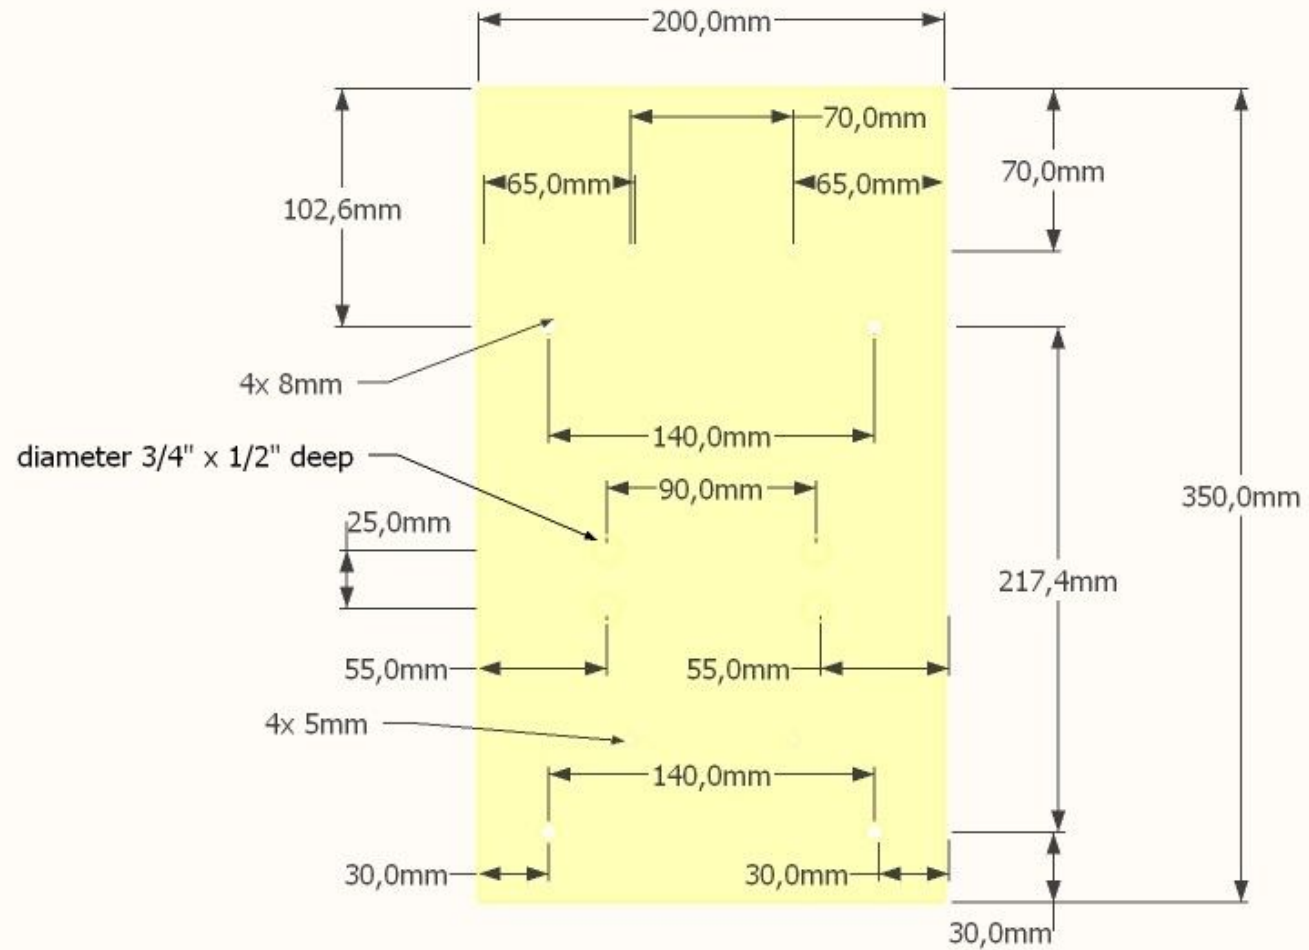

Z-Axis

Z-Axis 300x200mm

Z-Axis 293x200mm

Z-Axis router clamp