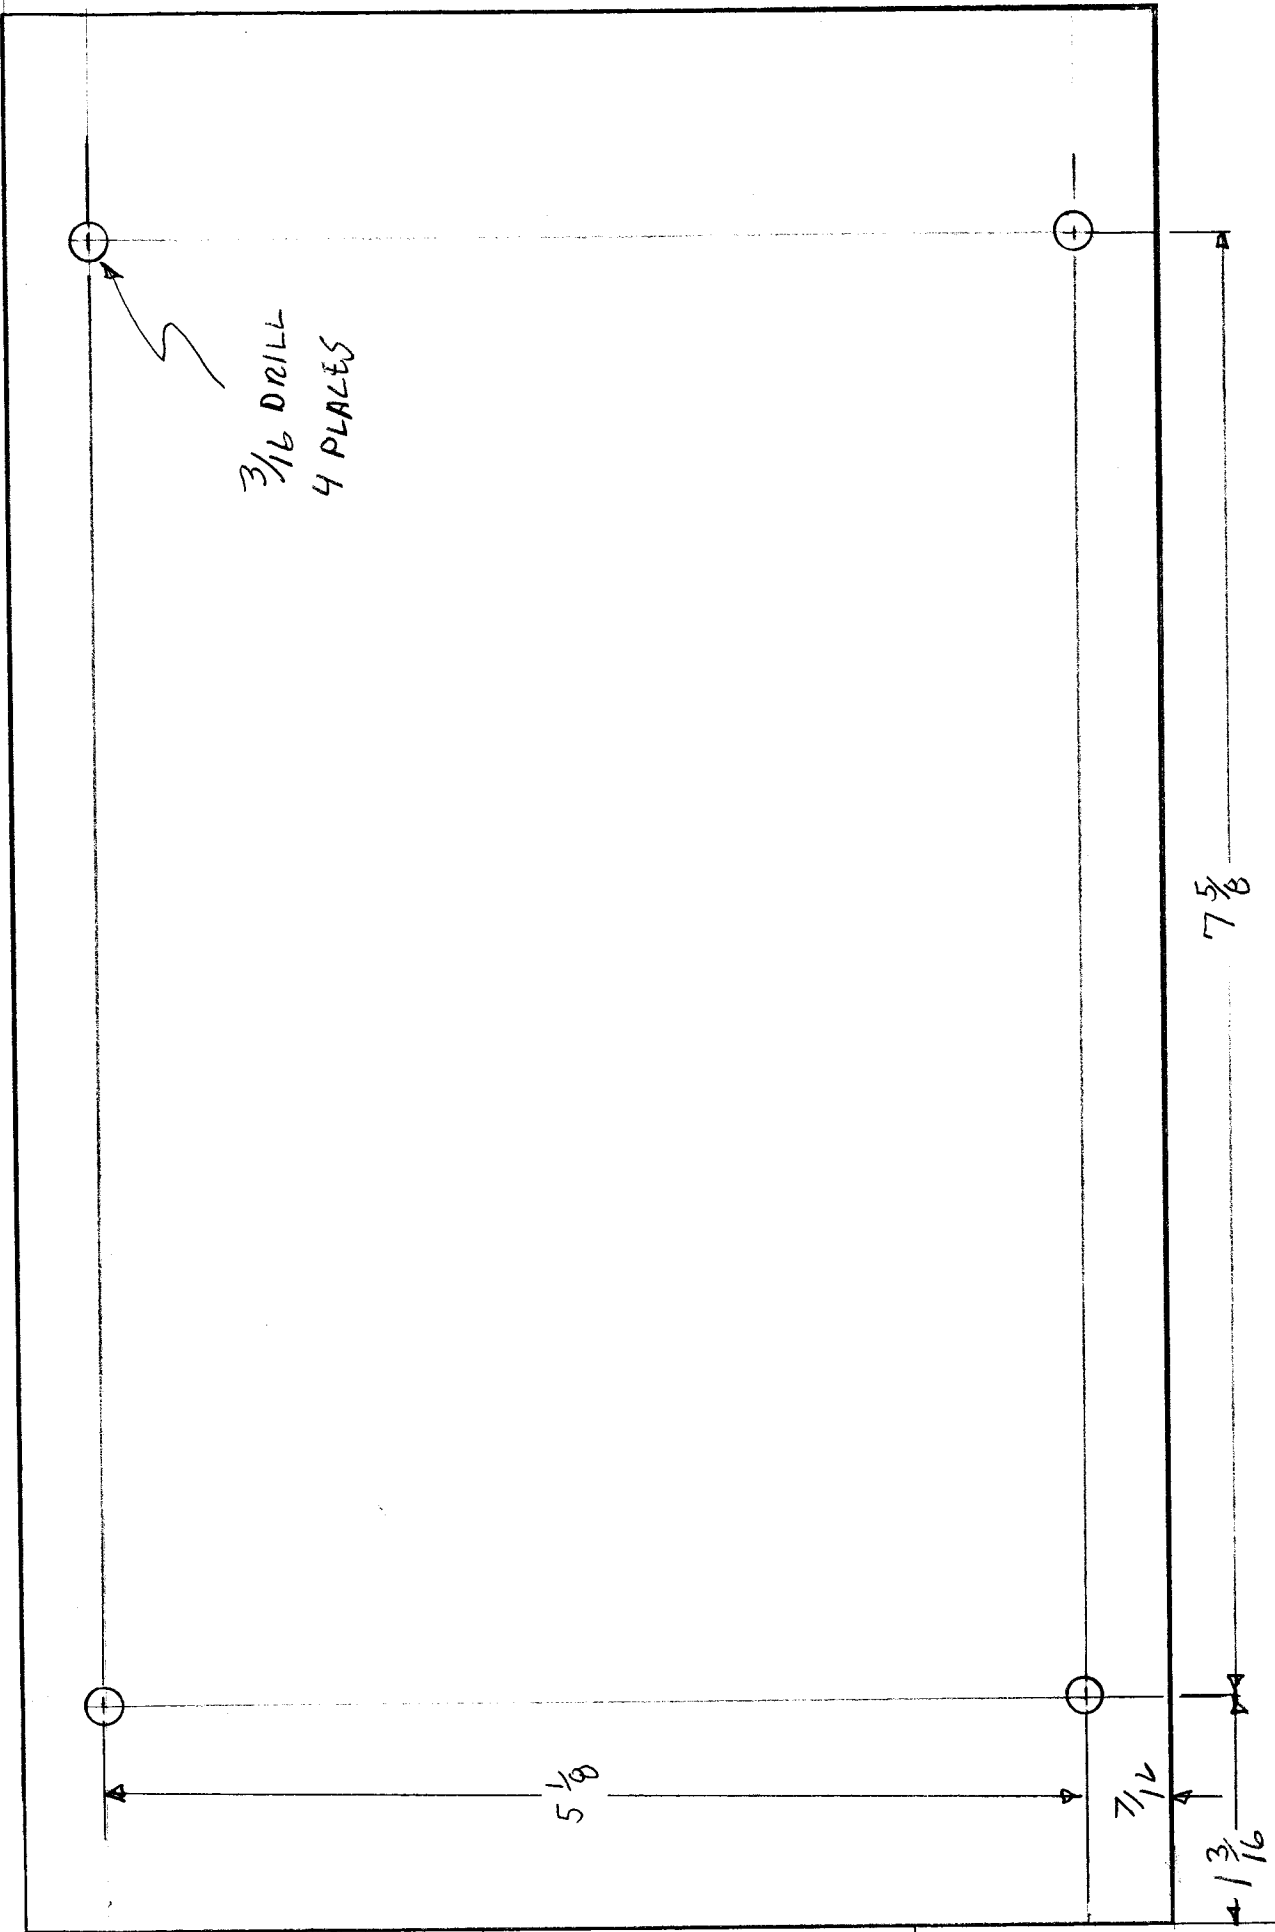

DIMENSIONS
IN INCHES

MAT'L 1/4 x 6 x 10
FOAM BOARD

DRAWING B
SWING PLATFORM

PER MAR-25-2018

13-782 500 SHEETS, FILLER 5 SQUARE
 42-381 50 SHEETS, BLUE-EASE® 9 SQUARE
 42-382 100 SHEETS, BLUE-EASE® 9 SQUARE
 42-383 100 SHEETS, BLUE-EASE® 9 SQUARE
 42-384 100 SHEETS, BLUE-EASE® 9 SQUARE
 42-385 100 RECYCLED WHITE 5 SQUARE
 42-386 200 RECYCLED WHITE 5 SQUARE
 Made in U.S.A.