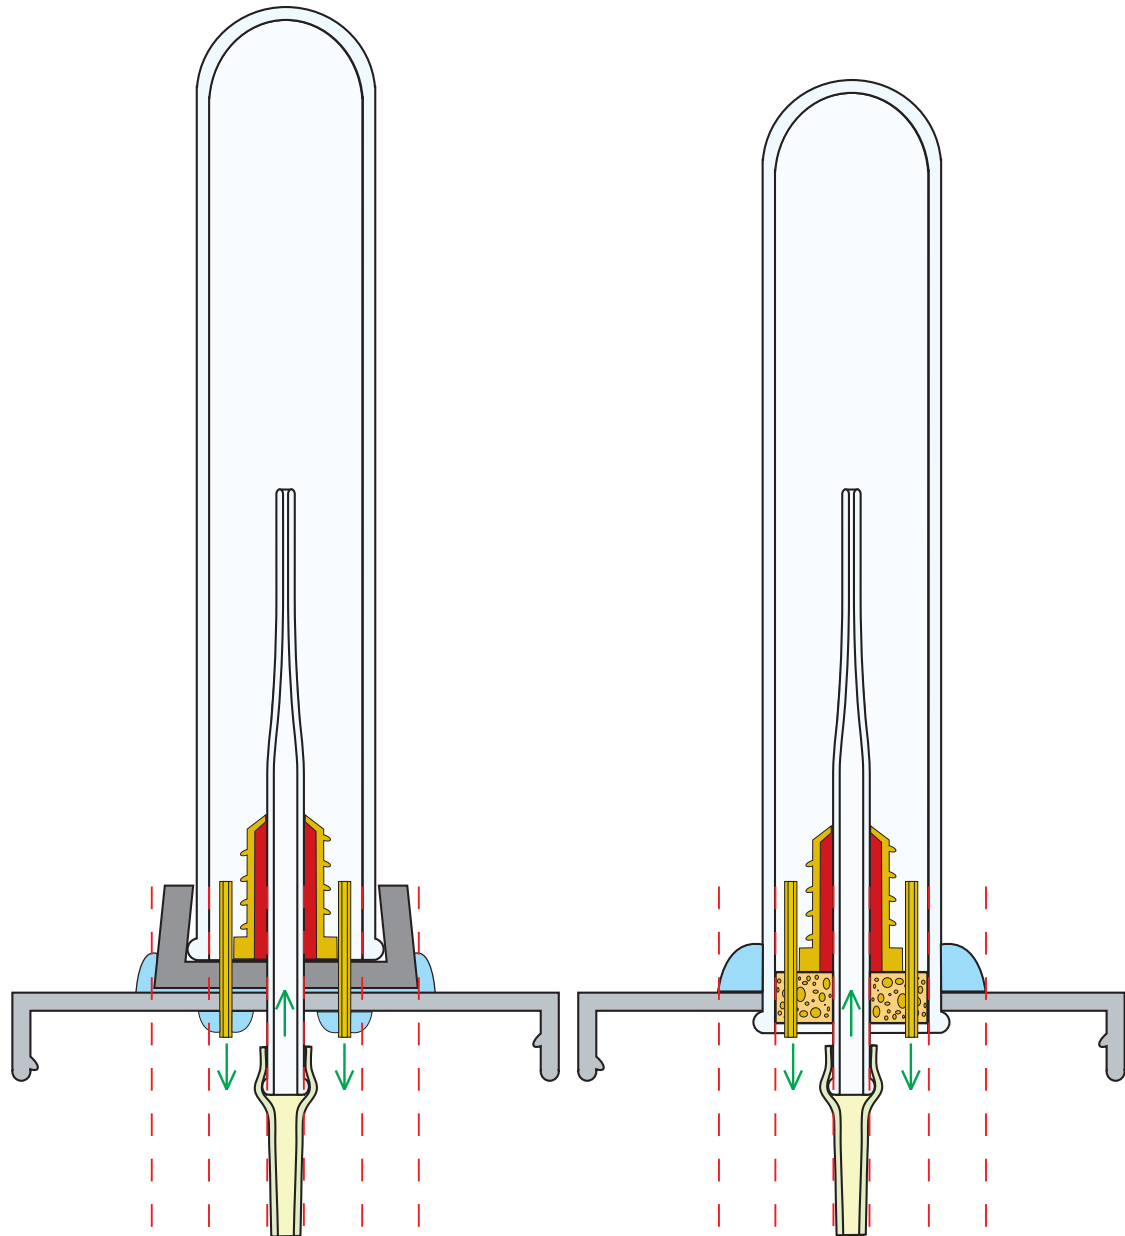

Method A

Method B

Scale :  
 Units :  
 Date : September 2017

Drawn by : BenM50  
 Project : West Frisian Interna Fons Domum  
 Design : Mad Scientist Steampunk Device

Remarks :  
 For Personal Use Only

Baron Atmo van der Sfeer

Subject : Fountain Construction

Number :  
 1 / 3

A4