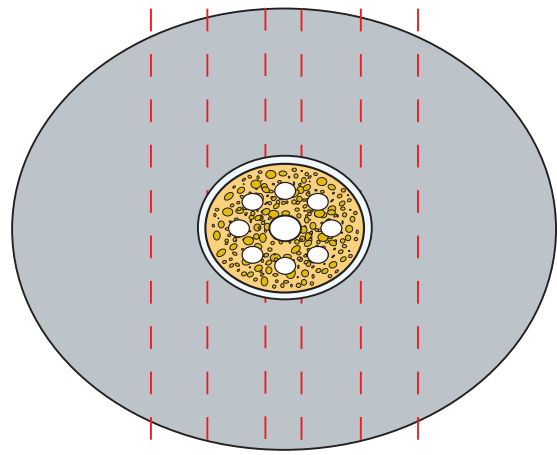

Method A

Method B

Scale :  
 Units :  
 Date : September 2017

Drawn by : BenM50  
 Project : West Frisian Interna Fons Domum  
 Design : Mad Scientist Steampunk Device

Remarks :  
 For Personal Use Only

Baron Atmo van der Sfeer

Subject : Fountain Construction

Number :  
 1 / 3

A4