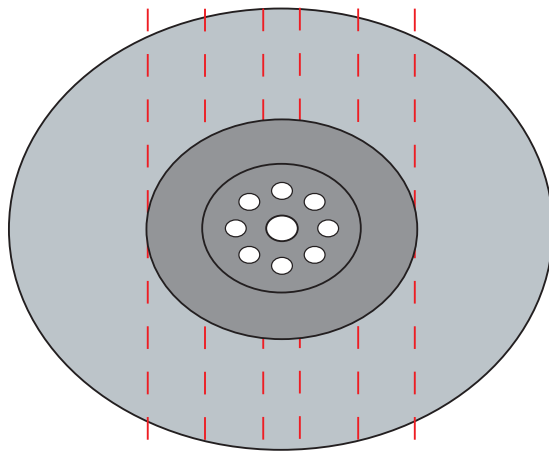

Method A

Method B

Scale :  
 Units :  
 Date : September 2017

Drawn by : BenM50  
 Project : West Frisian Interna Fons Domum  
 Design : Mad Scientist Steampunk Device

Remarks :  
 For Personal Use Only

Baron Atmo van der Sfeer

Subject : Fountain Construction

Number :  
 1 / 3

A4