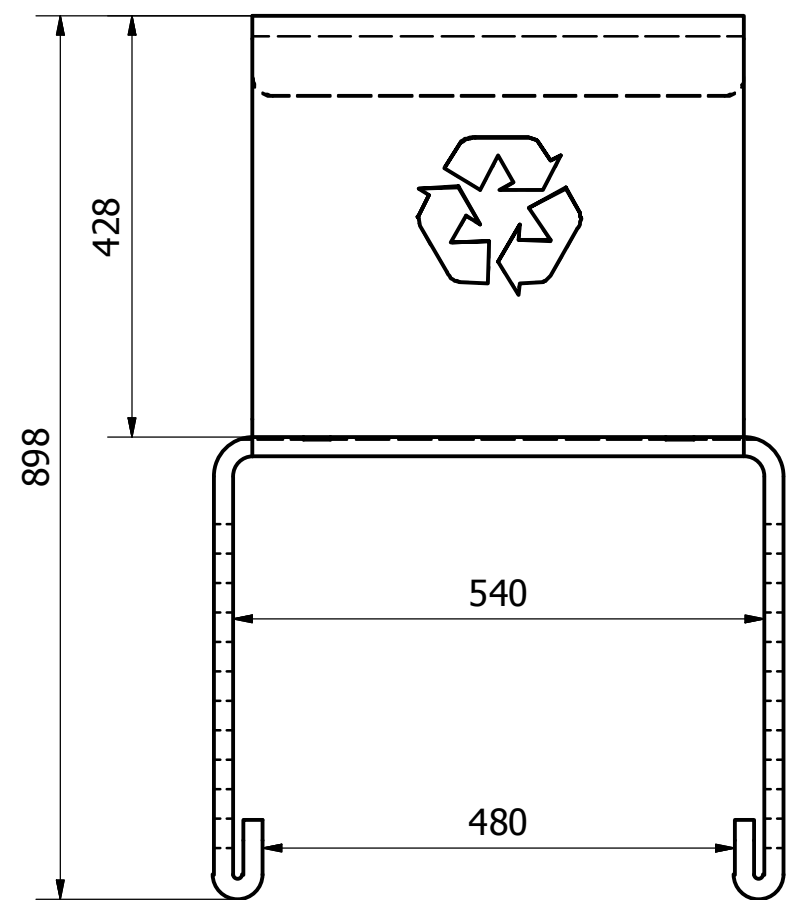

A (0,26 : 1)

Designed by Daniel Domingos	Checked by	Approved by	Date	Date 14/1/2013	
Material: Acrylic recycled. Thickness 20 mm.			chair	Edition	Sheet 1 / 2

939

529

1597

Designed by Daniel Domingos	Checked by	Approved by	Date	Date 14/1/2013
Material: Acrylic recycled. Thickness 20 mm.			chair	Edition Sheet 2 / 2