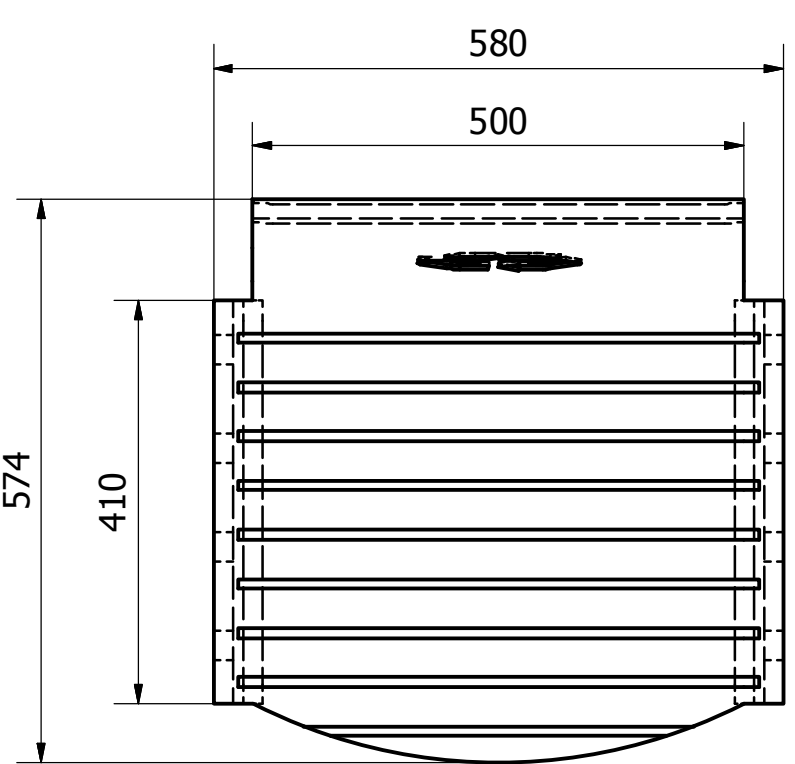

A (0,26 : 1)

Designed by Daniel Domingos	Checked by	Approved by	Date	Date 14/1/2013	
Material: Acrylic recycled. Thickness 20 mm.			chair	Edition	Sheet 1 / 2

939

529

1597

Designed by Daniel Domingos	Checked by	Approved by	Date	Date 14/1/2013
Material: Acrylic recycled. Thickness 20 mm.			chair	Edition Sheet 2 / 2