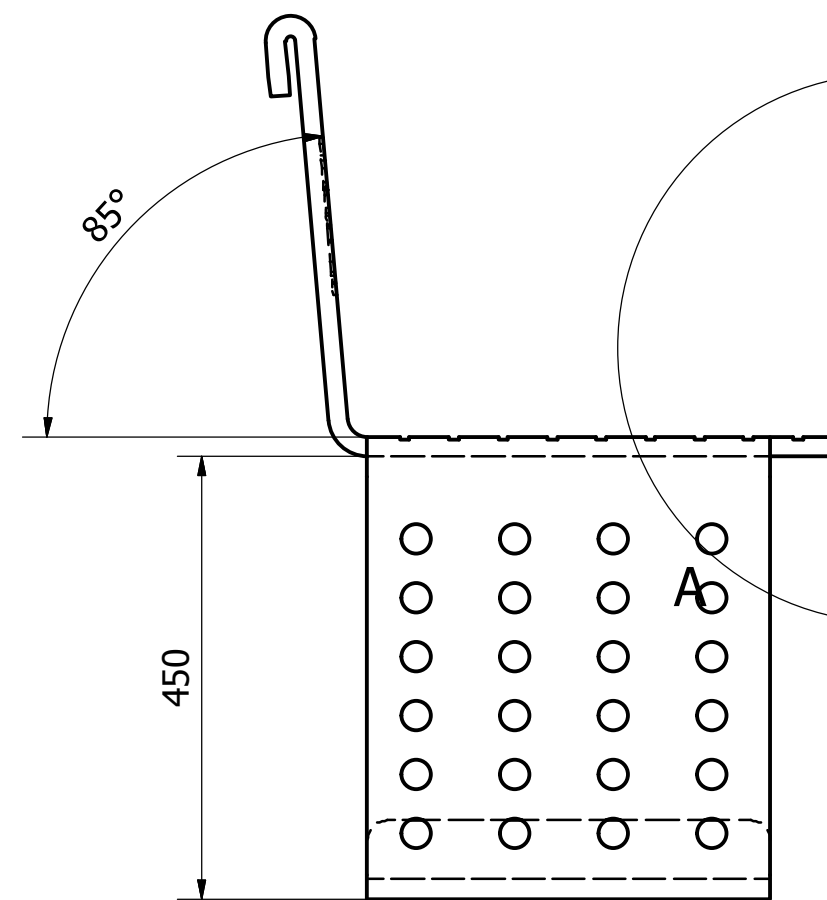

A (0,26 : 1)

Designed by Daniel Domingos	Checked by	Approved by	Date	Date 14/1/2013	
Material: Acrylic recycled. Thickness 20 mm.			chair	Edition	Sheet 1 / 2

939

529

1597

Designed by Daniel Domingos	Checked by	Approved by	Date	Date 14/1/2013
Material: Acrylic recycled. Thickness 20 mm.			chair	Edition Sheet 2 / 2