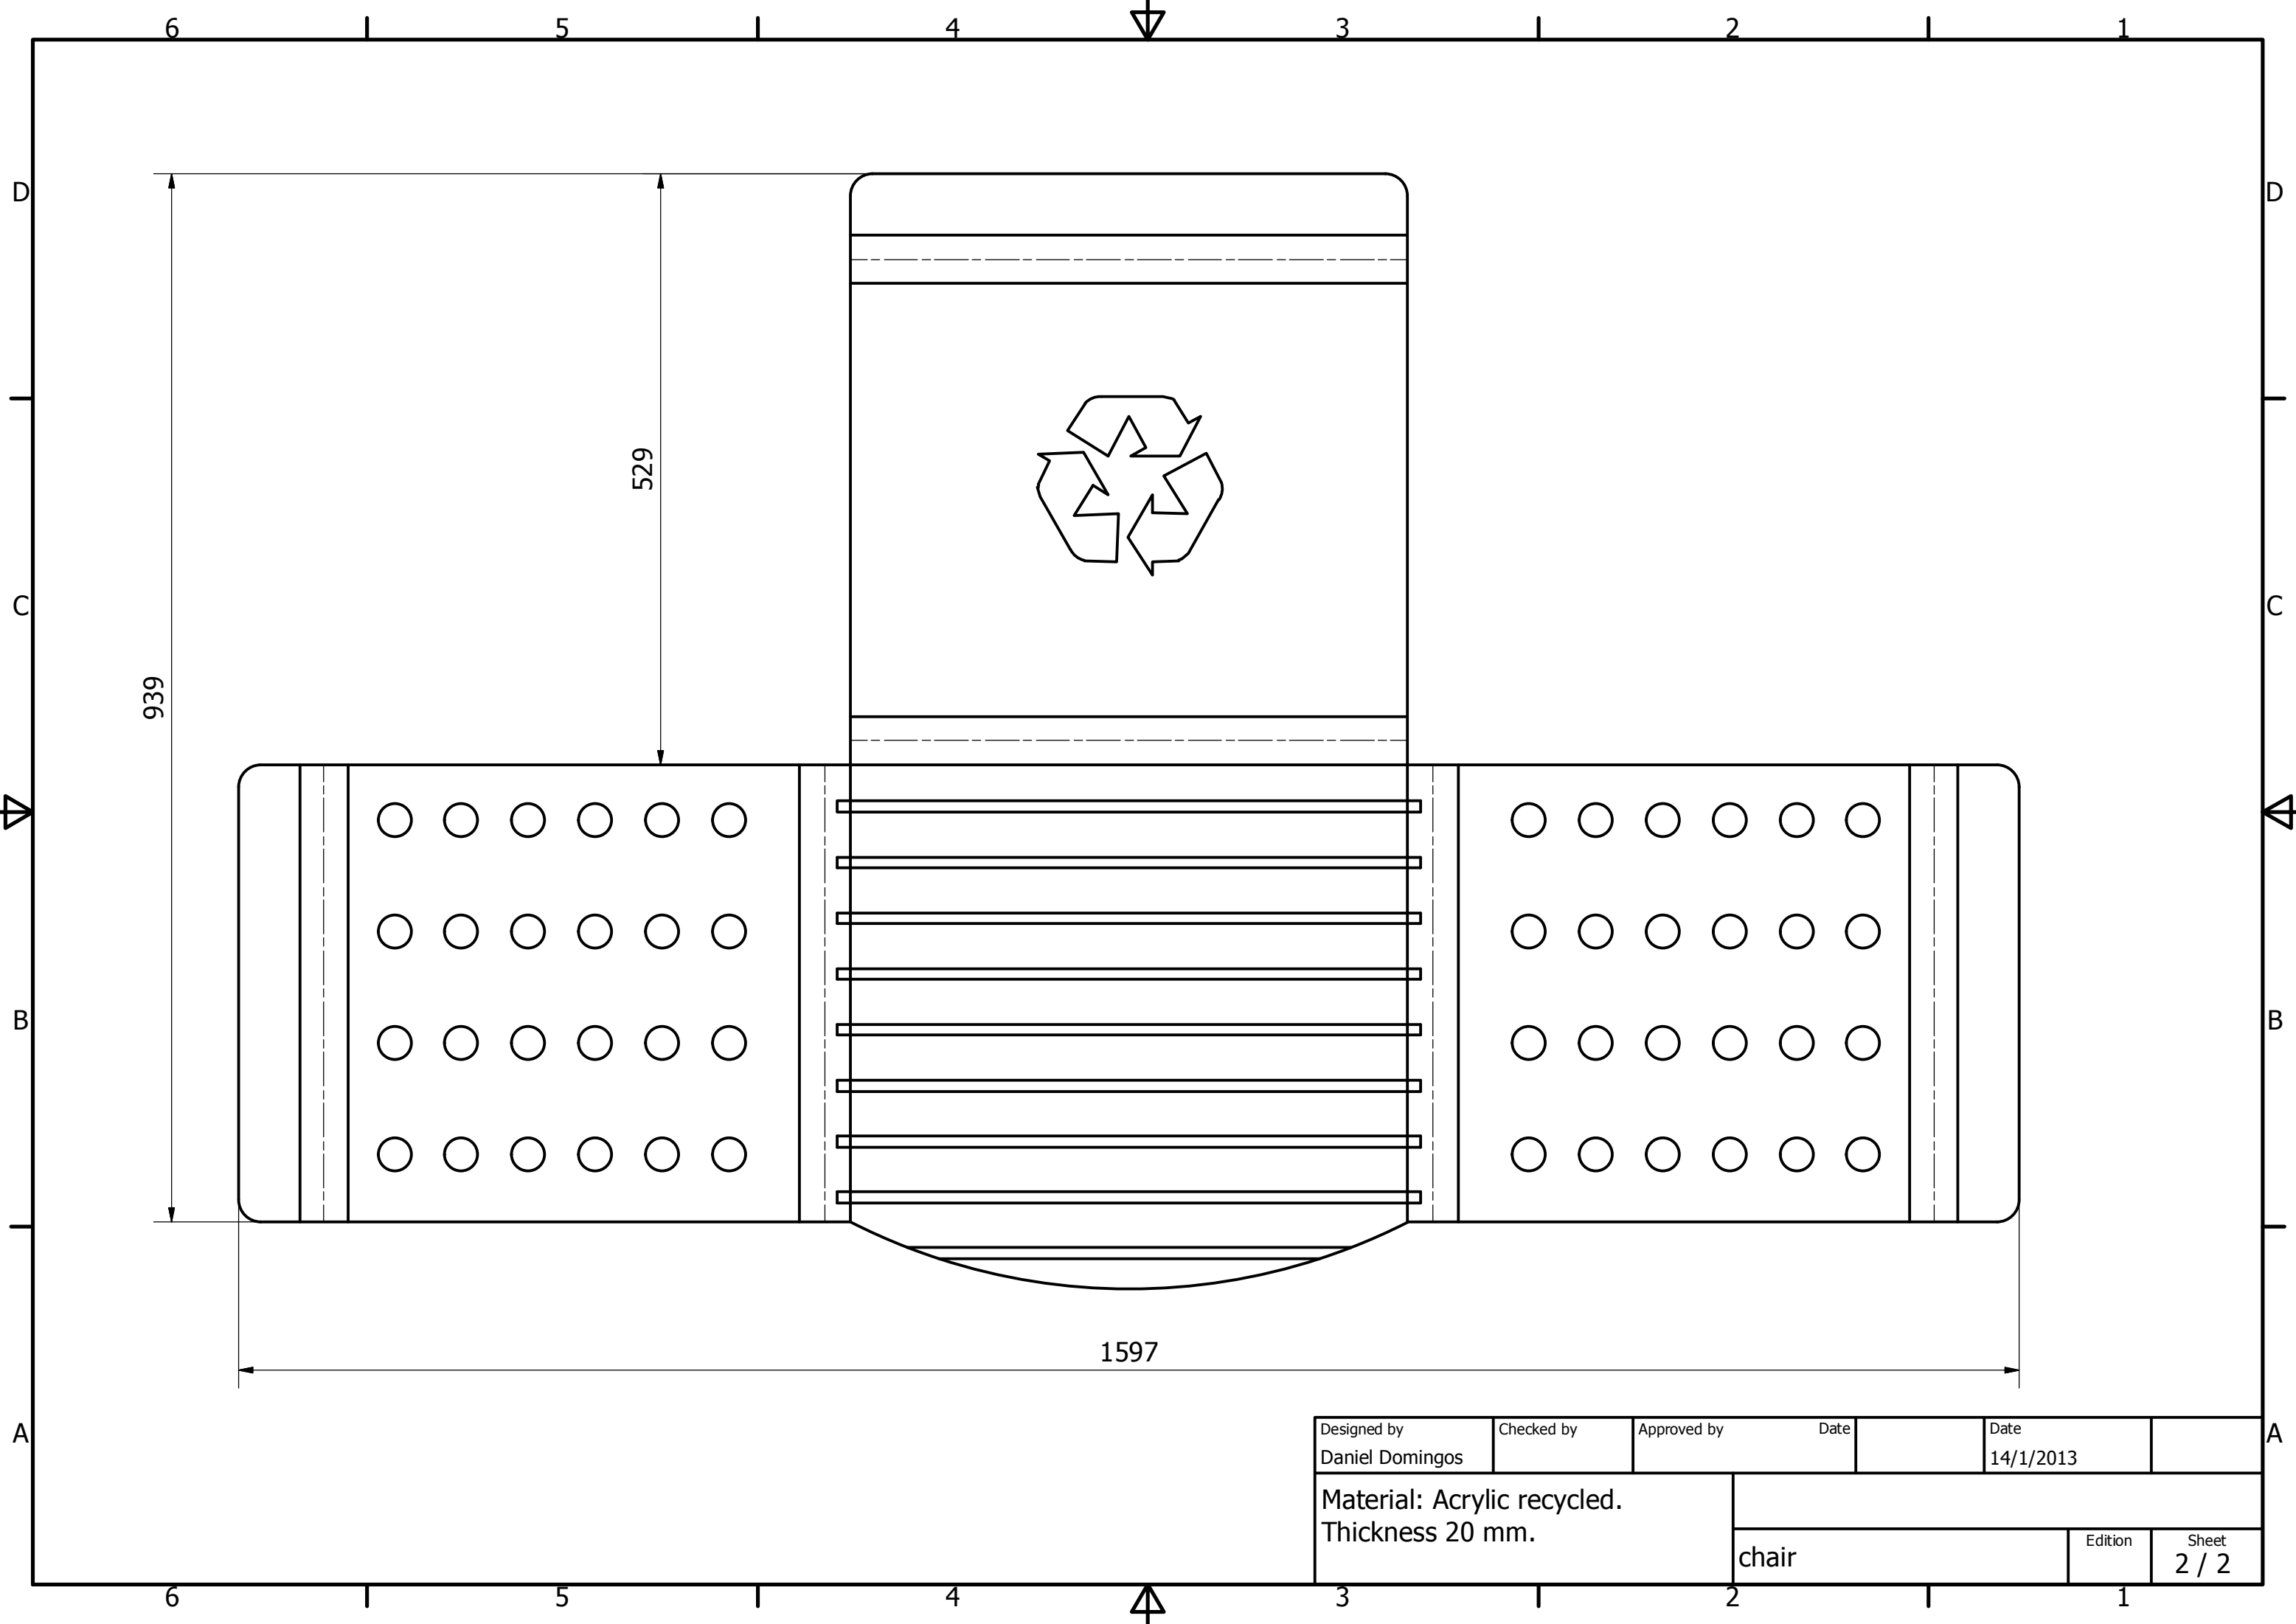

A (0,26 : 1)

Designed by Daniel Domingos	Checked by	Approved by	Date	Date 14/1/2013	
Material: Acrylic recycled. Thickness 20 mm.			chair	Edition	Sheet 1 / 2

939

529

1597

Designed by Daniel Domingos	Checked by	Approved by	Date	Date 14/1/2013
Material: Acrylic recycled. Thickness 20 mm.			chair	Edition Sheet 2 / 2