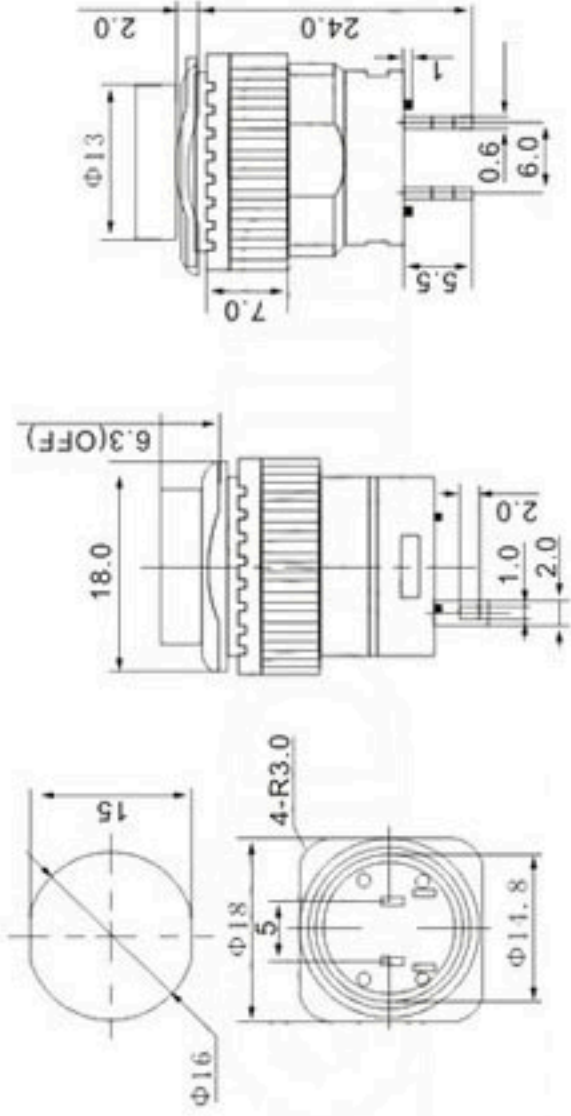

# TECHNICAL DETAILS

- Max Dimensions: 18.06mm / 0.7" x 18mm / 0.7" x 29.4mm / 1.15"
- Shaft Dimensions: 14.89mm / 0.58" x 15.56mm / 0.6" x 18.7mm / 0.73"
- Button Height: 5mm / 0.2"
- Button Height Depressed: 3.5mm / 0.15"
- Weight: 4.6g