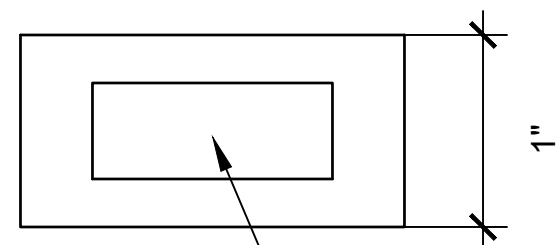

CROSS GUARD TOP VIEW

1 1/4" x 1/2"
THROUGH MORTISE

POMMEL TOP VIEW

1 1/4" x 1/2"
THROUGH MORTISE