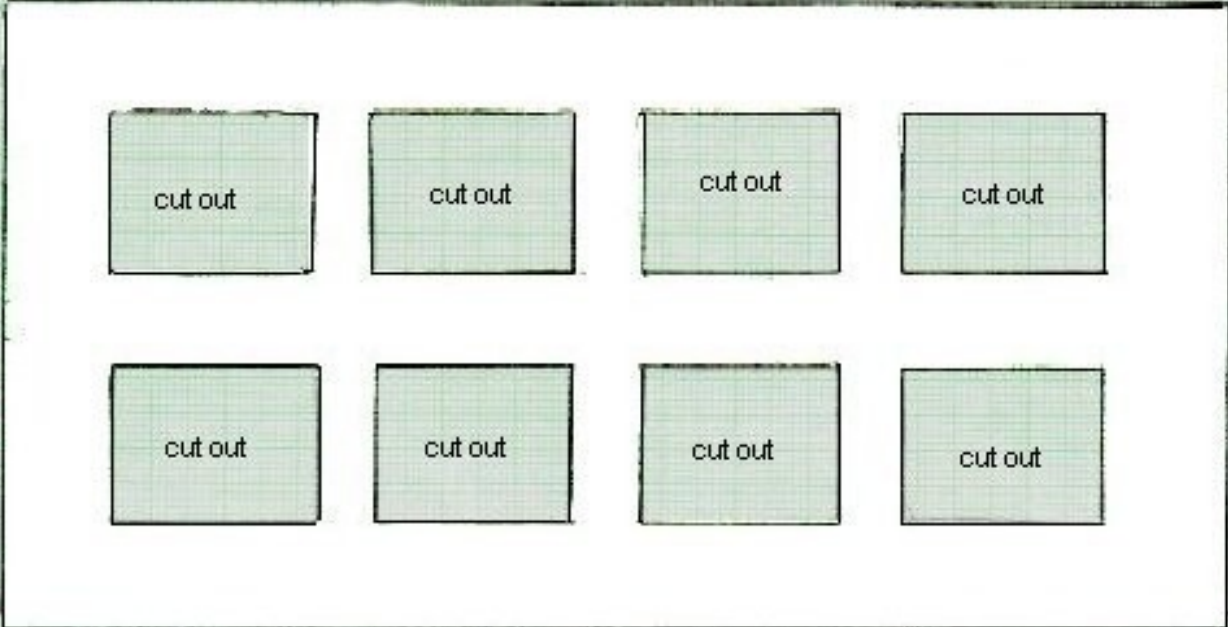

# Templates

Sign board X8

Side panel frame X4

Window frame X8

Roofpanel X4

cut out

cut out

Bottom

**Side panel X4**

**Bottom base X1**

Cut out signs.

**POLICE PUBLIC CALL BOX**  
**POLICE PUBLIC CALL BOX**  
**POLICE PUBLIC CALL BOX**  
**POLICE PUBLIC CALL BOX**

POLICE TELEPHONE  
FREE  
FOR USE OF  
PUBLIC  
ADVICE AND ASSISTANCE  
OBTAINABLE IMMEDIATELY  
OFFICERS AND CARS  
RESPOND TO  
URGENT CALLS  
PULL TO OPEN

Roof base X1