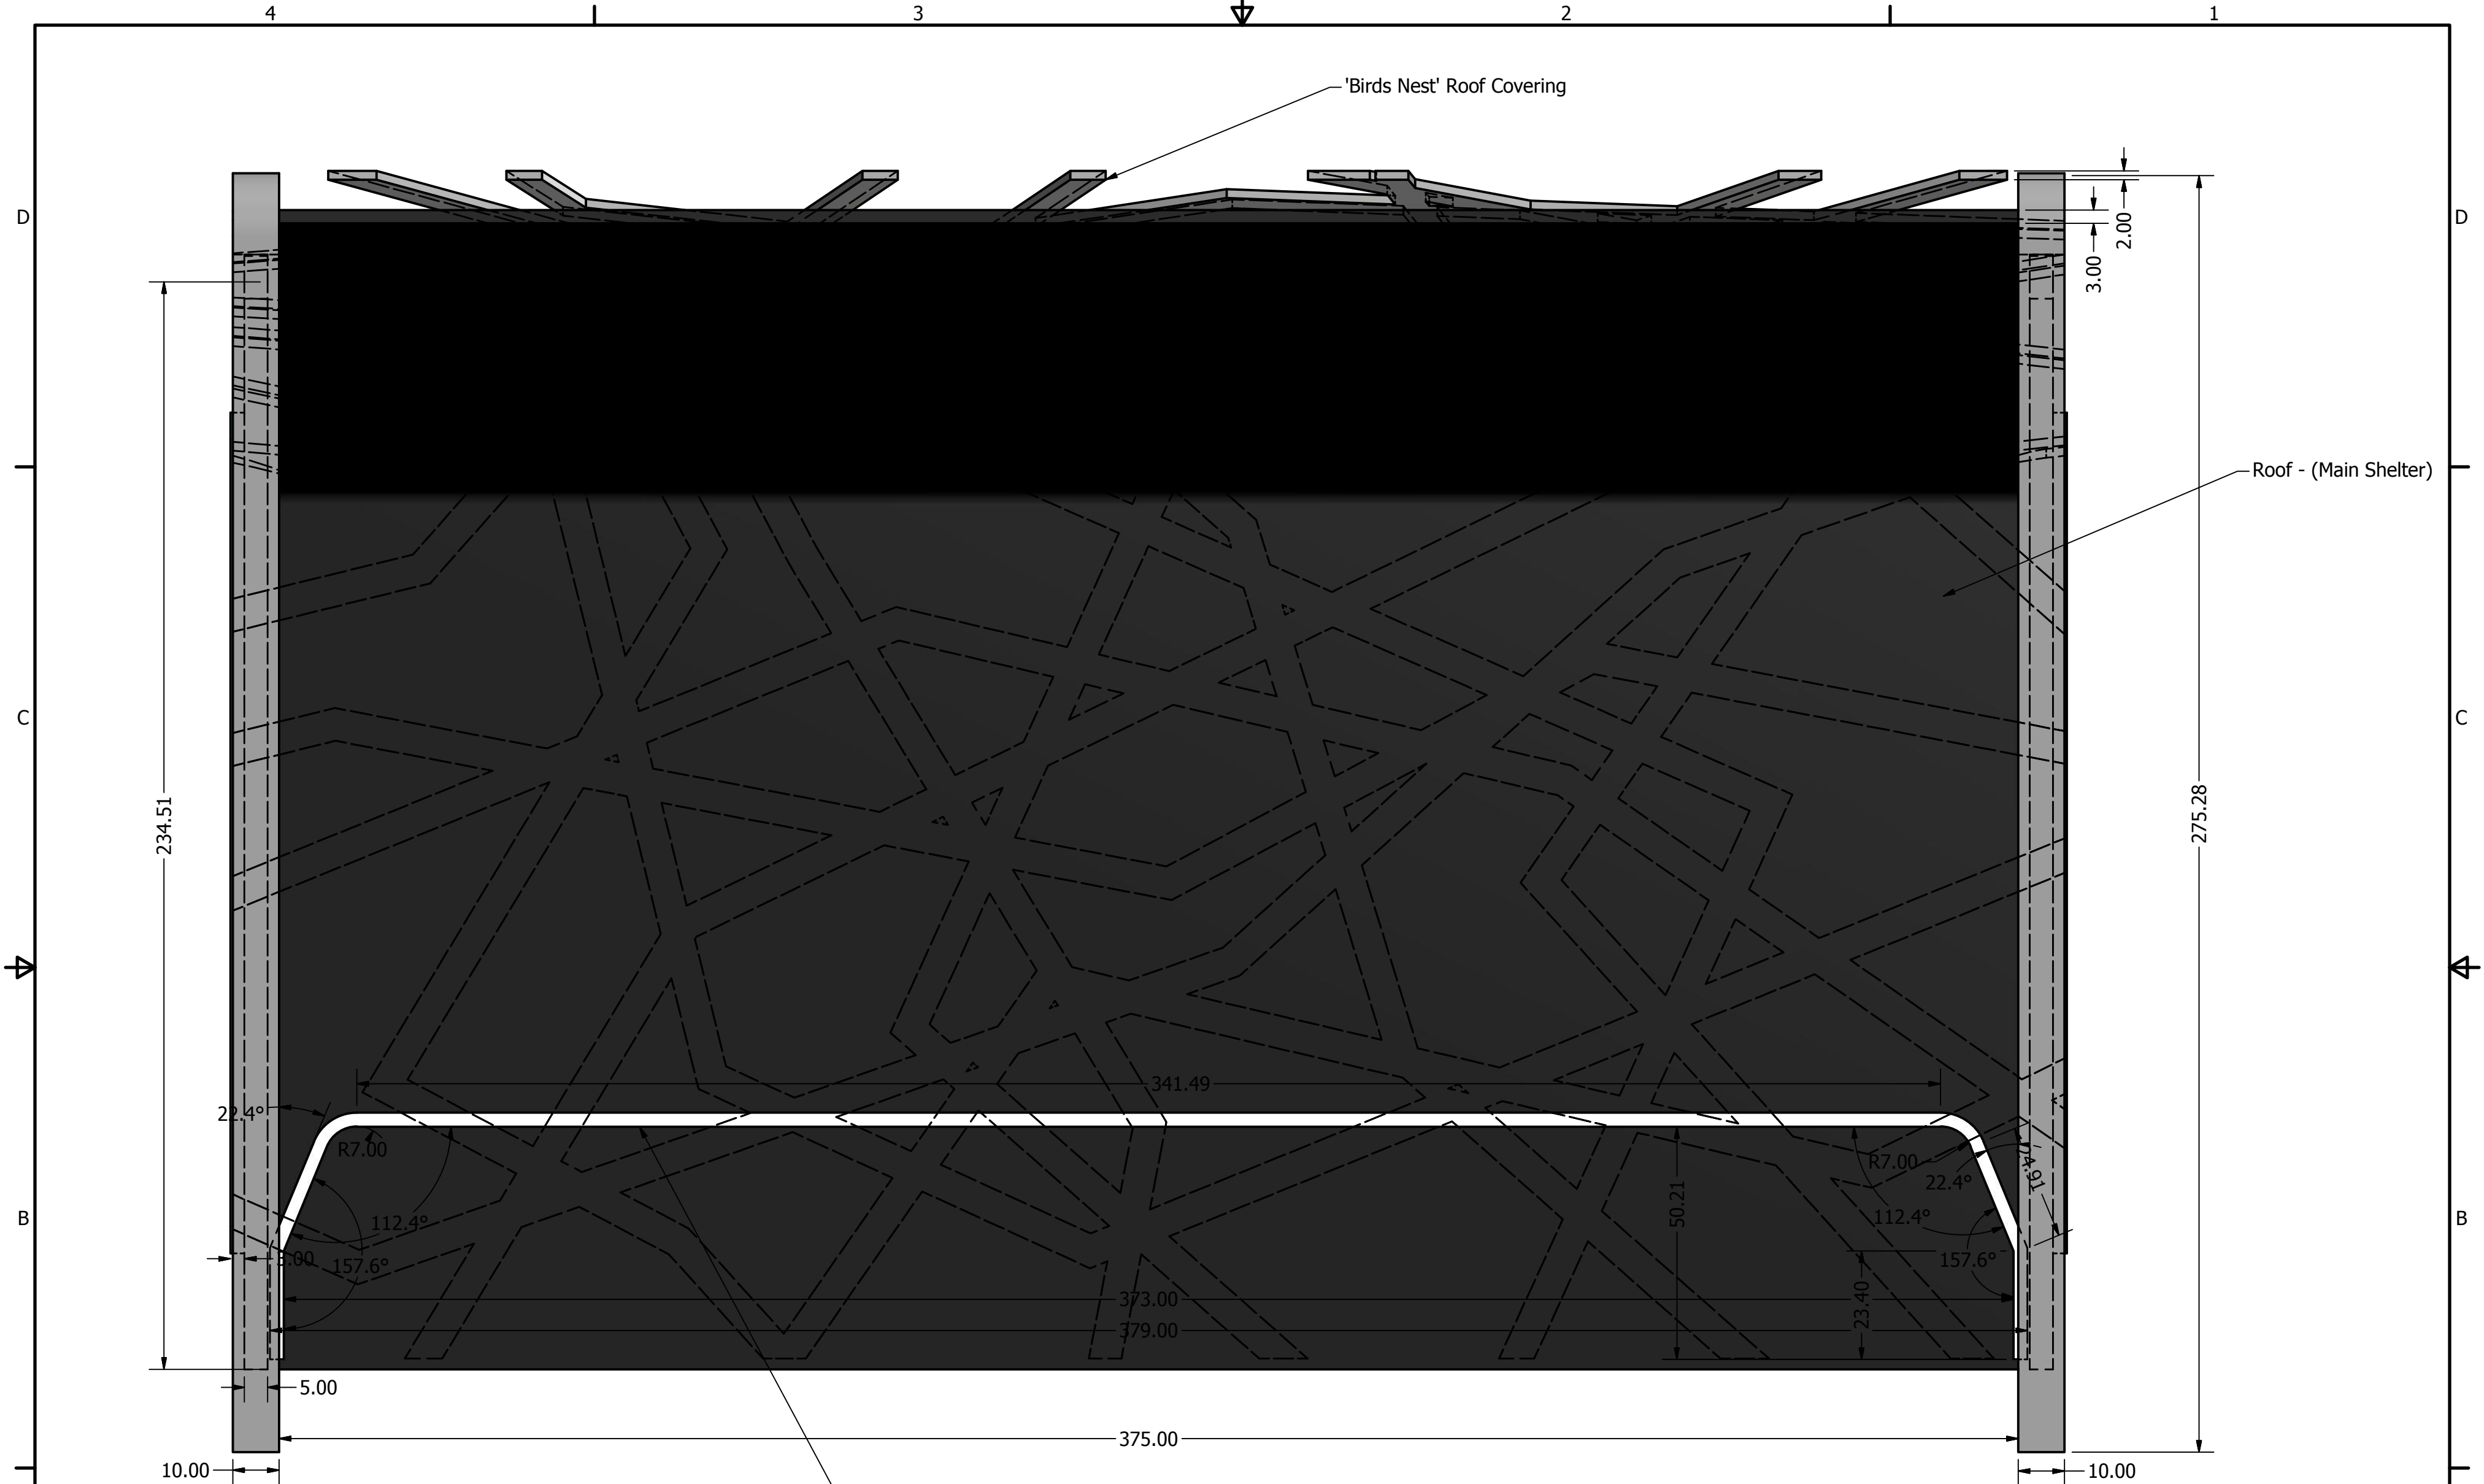

PRODUCED BY AN AUTODESK EDUCATIONAL PRODUCT

PRODUCED BY AN AUTODESK EDUCATIONAL PRODUCT

DRAWN Daniel Cary	04/03/2012			
CHECKED		TITLE		
QA				
MFG				
APPROVED				
		SIZE C	DWG NO	REV 1
		SCALE	SHEET 1 OF 1	