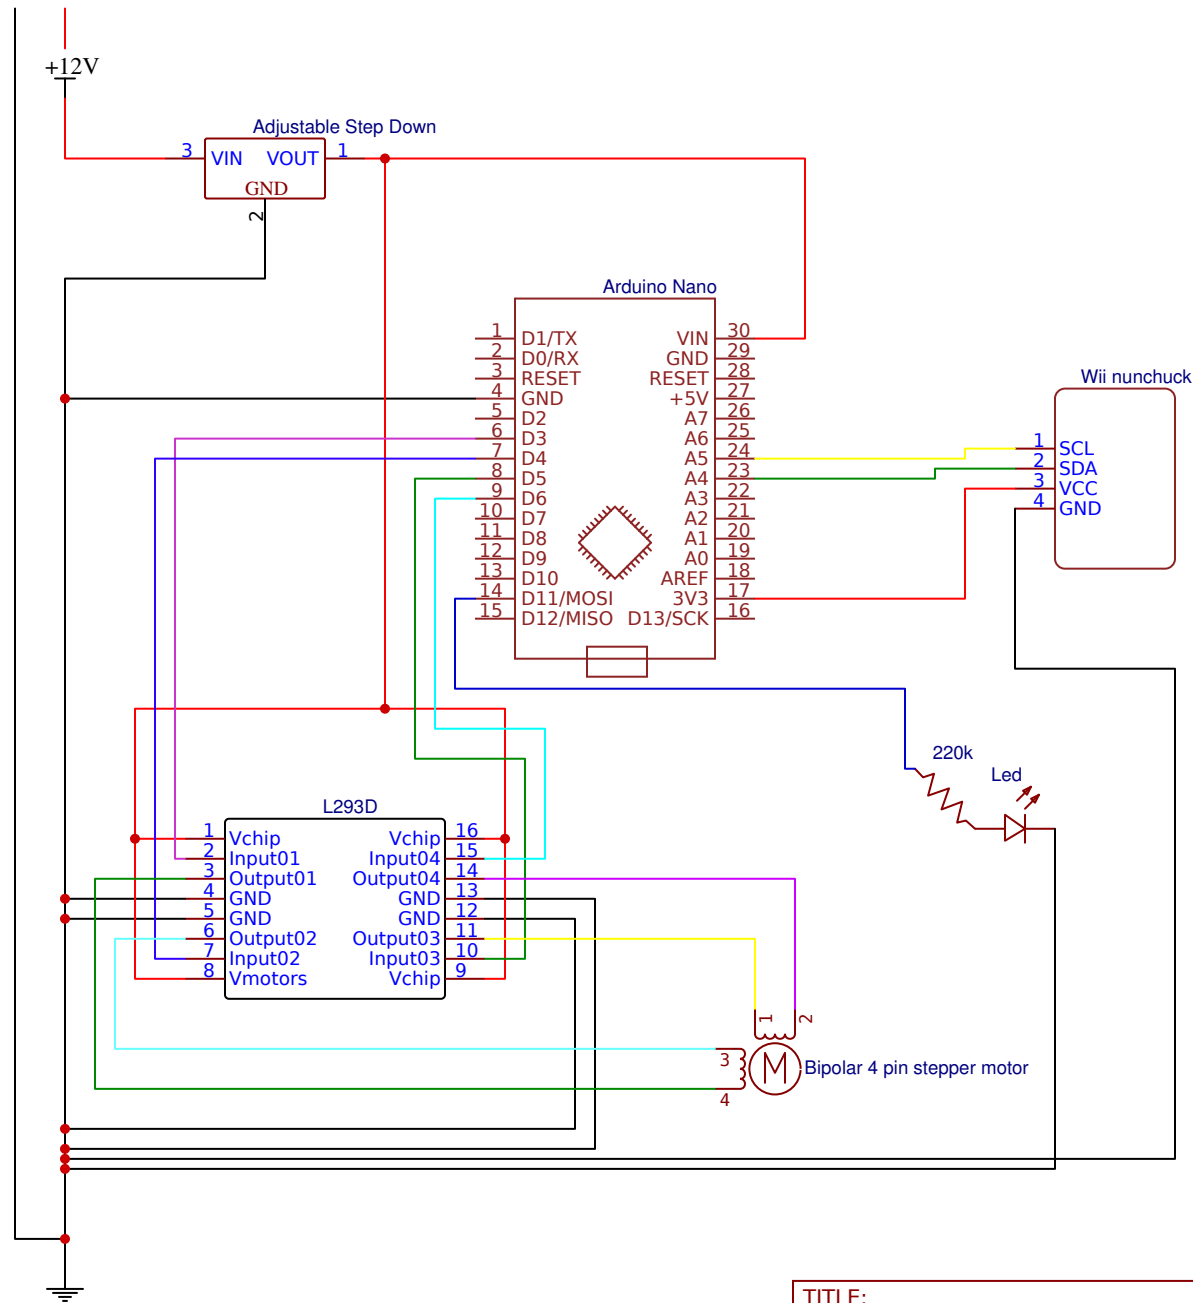

To Telescope Power Supply

TITLE: Nunchuck controlled telescope focuser		REV: 1.0
Date: 2018-07-10		Sheet: 1/1
EasyEDA V5.6.10	Drawn By: Marco Ioffredi	