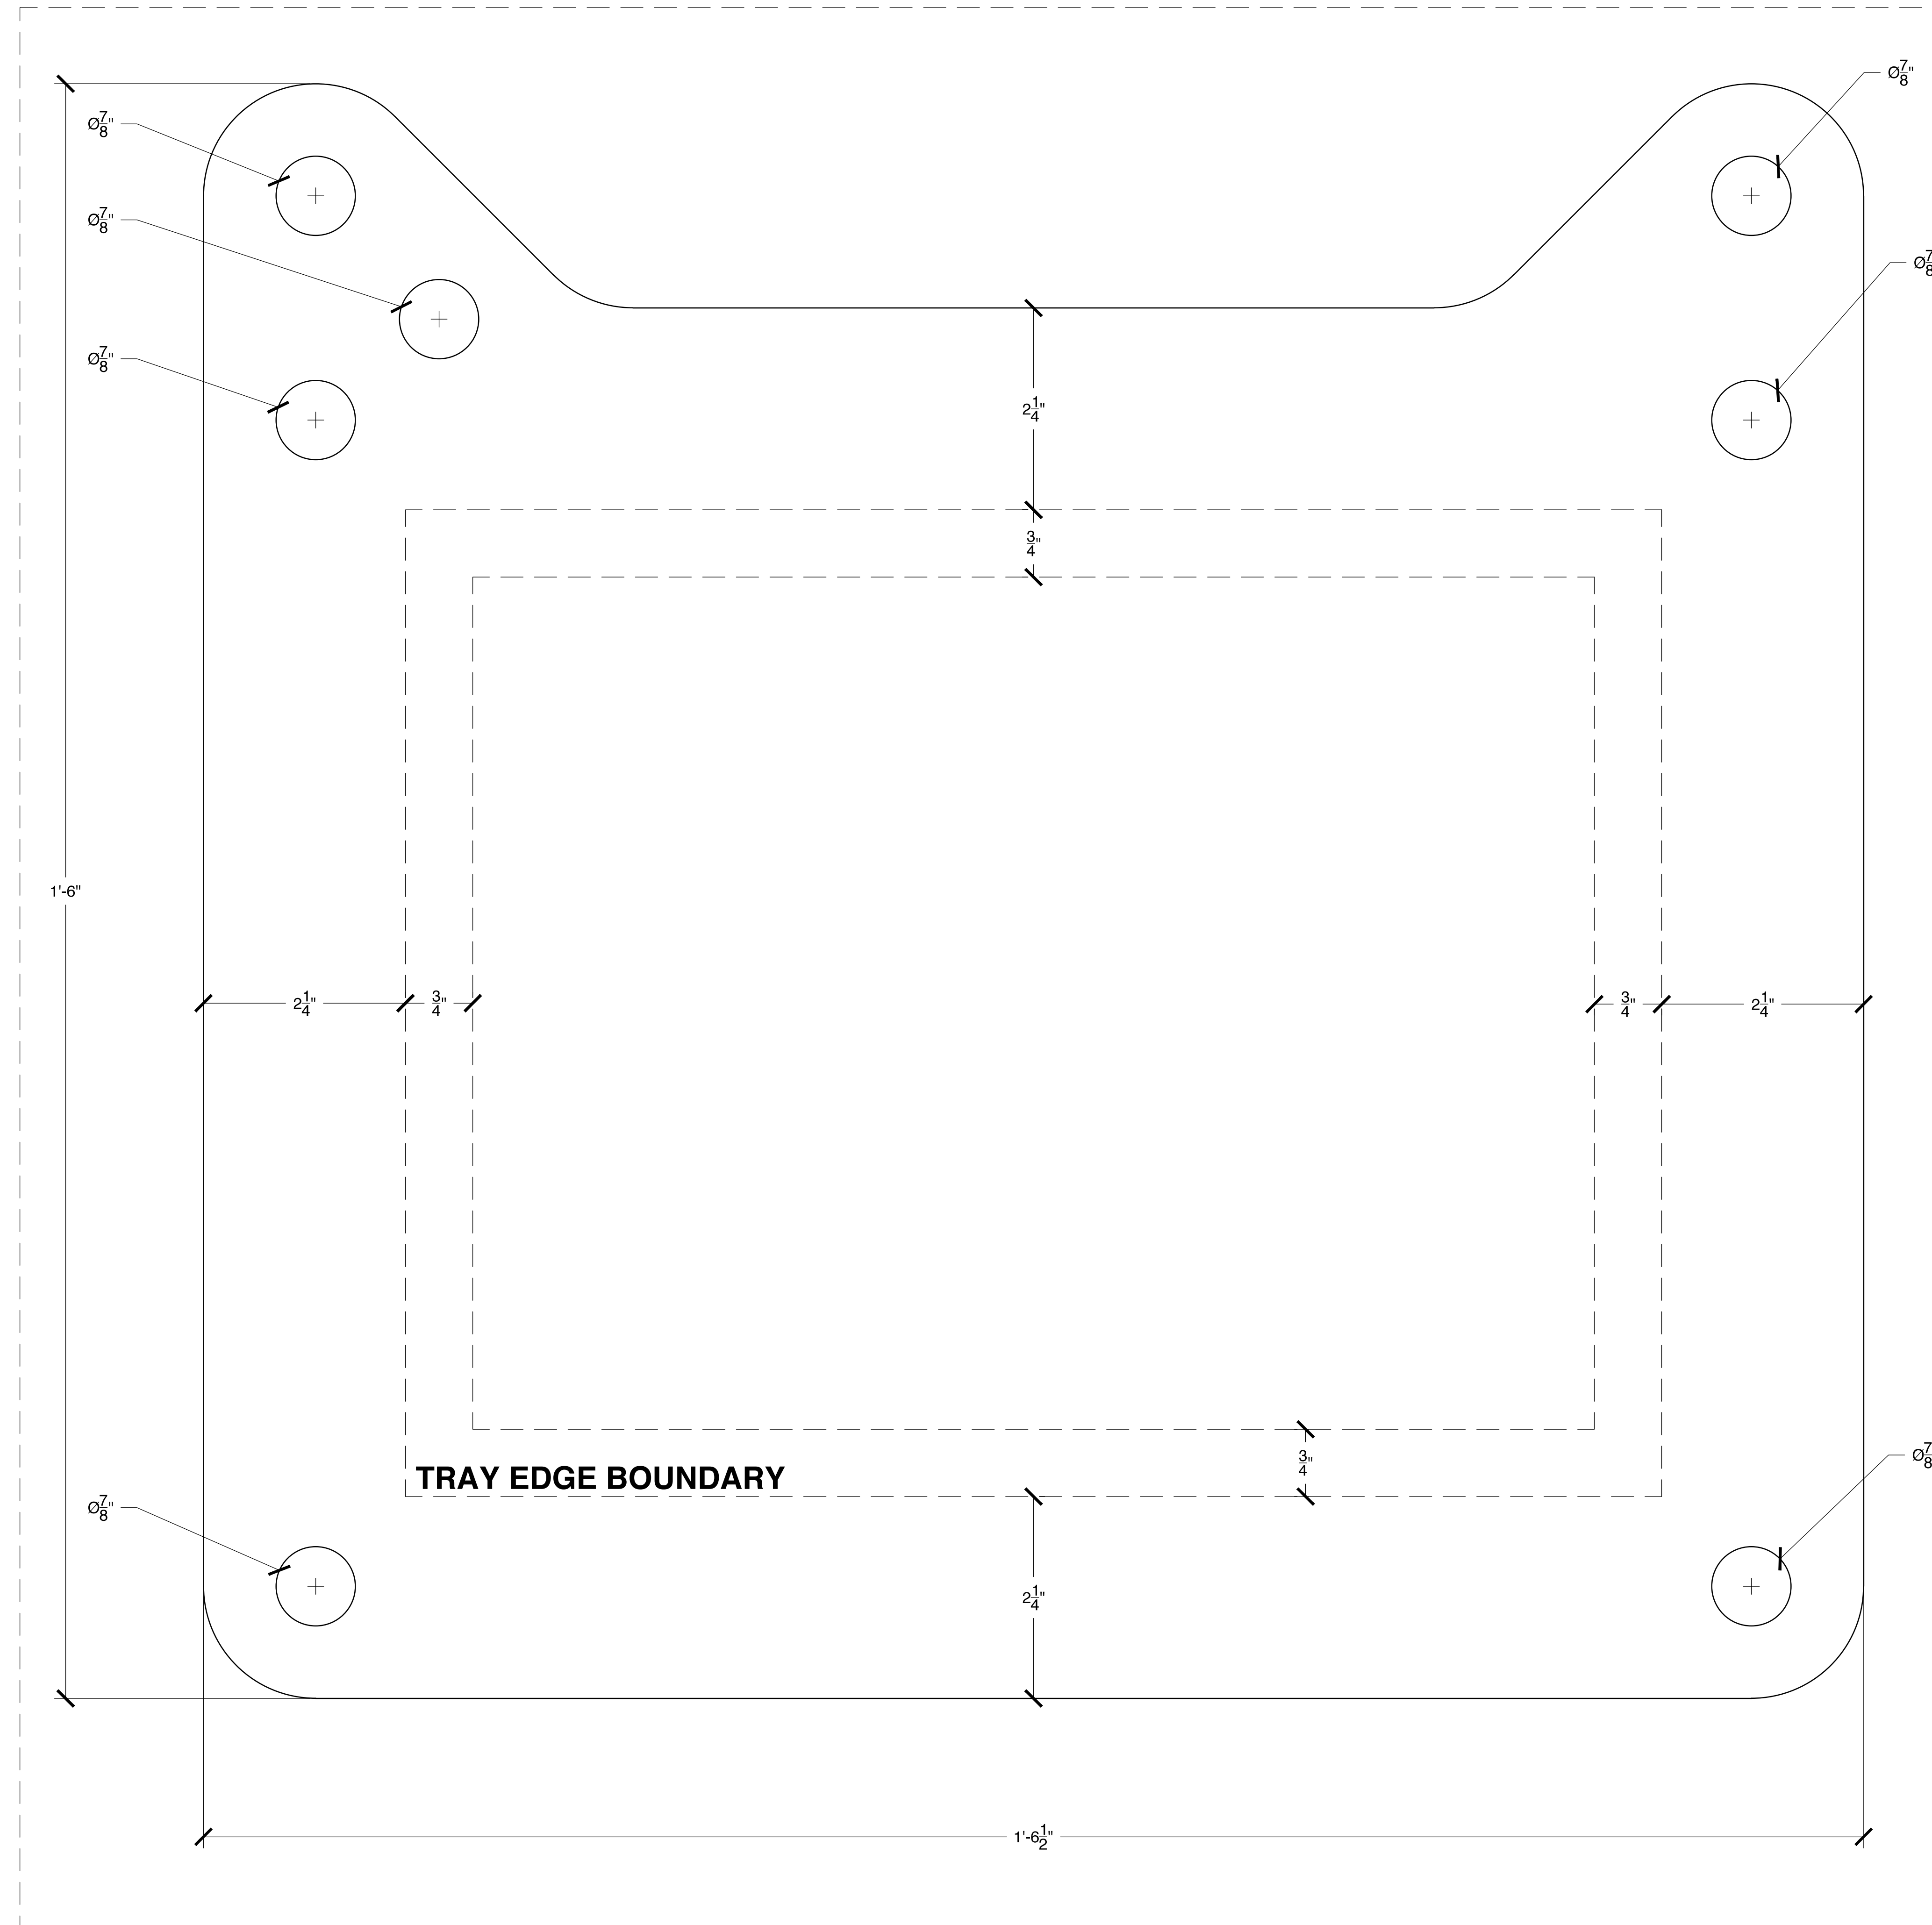

**STANDARD PULLEYS (8), 1/8" THICK WOOD**

**TROLLEY 1 (2), 1"X1"X3 1/4"**

**TROLLEY 1 (2), 1"X1"X3 1/4"**

**STYLUS(1), 1"X1"X2 5/8"**

**TO USE AS TEMPLATE, PRINT AT FULL SCALE (100%) ON 24"X36" (ARCH D) PAPER**