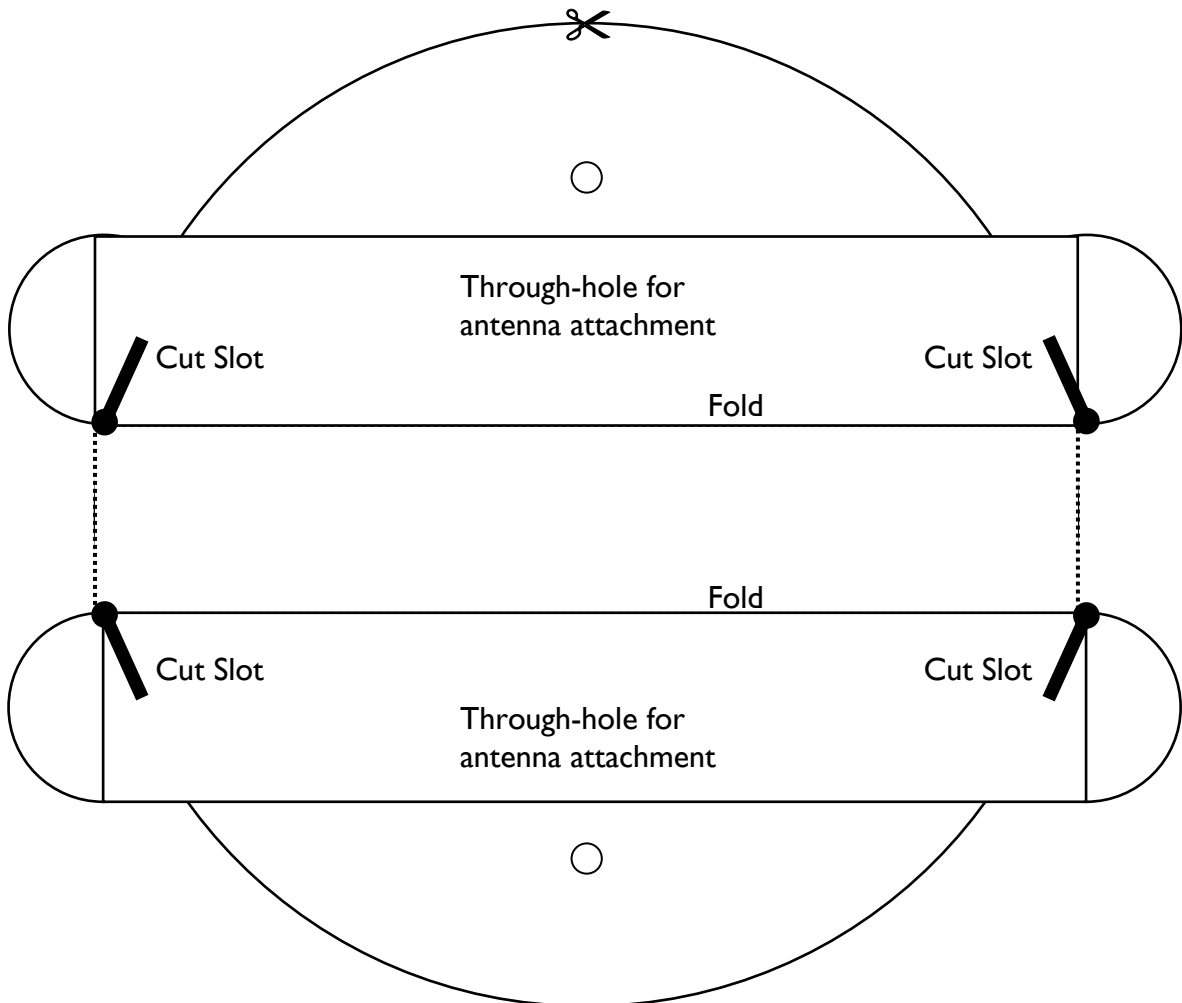

Cut Slot

Cut Slot

Cover backing with aluminium foil

Cut Slot

Cut Slot

○ Through-hole for ground plane attachment

WiFi Parabolic Trough Antenna

Teng-Hee Lee