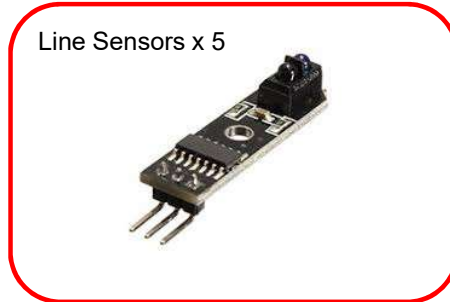

Cable Ties

Arduino Nano

Buzzer

AA Battery Holder

Arduino Nano Breakout Board

LED Matrix

5mm Screws x 4

8mm Screws x 2

4mm Servo Screw

8mm Screws x 2

Screw Block

Ultrasound

5mm Screws x 2

180 Degree Arm Servo

5mm Screws x 2

180 Degree Arm Servo

Bluetooth

Line Sensors x 5

8mm Screws x 2

180 Degree Head Servo

10K Resistor

20K Resistor

5mm Screws x 5

5mm Screws x 2