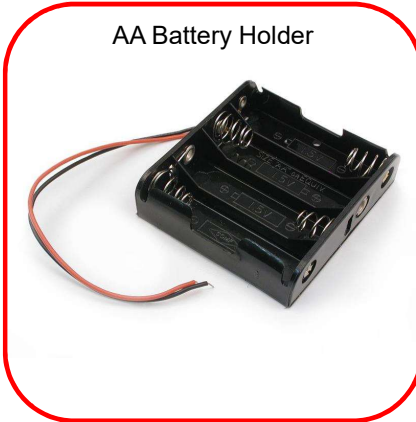

Cable Ties

Arduino Nano

Buzzer

AA Battery Holder

Arduino Nano Breakout Board

LED Matrix

5mm Screws x 4

8mm Screws x 2

4mm Servo Screw

8mm Screws x 2

Screw Block

Ultrasound

5mm Screws x 2

180 Degree Arm Servo

5mm Screws x 2

180 Degree Arm Servo

Bluetooth

Line Sensors x 5

8mm Screws x 2

180 Degree Head Servo

10K Resistor

20K Resistor

5mm Screws x 5

5mm Screws x 2