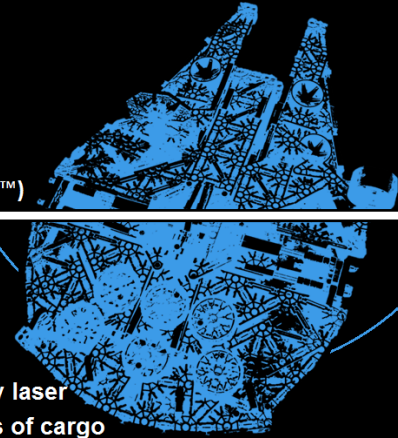

**K'NEX**<sup>®</sup>

**STAR  
WAR**<sup>™</sup>

**Millennium Falcon**<sup>™</sup>

Corellian Light Freighter YT-1300 Series (modified by Han Solo<sup>™</sup>)

Manufacturer: GWorks Engineering Corporation  
Length: 26.7 meters; 53.4 centimeters (1:50)  
Engine: Class 0.5 Hyperdrive  
Speed: 1050 kilometers/hour in atmosphere  
Weapons: 2 Quad laser cannons, 1 anti-infantry laser  
Capacity: 2 Pilots, 6 Passengers & 6 metric tons of cargo

Tape these edges to the wheel rim  
as seen in the instructable