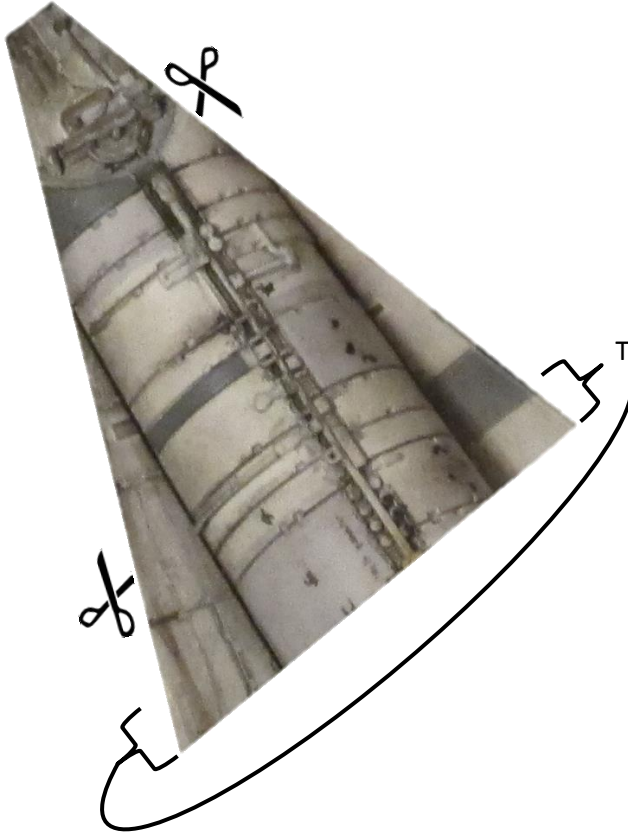

**K'NEX**<sup>®</sup>

**STAR  
WAR**<sup>™</sup>

**Millennium Falcon**<sup>™</sup>

Corellian Light Freighter YT-1300 Series (modified by Han Solo<sup>™</sup>)

Manufacturer: GWorks Engineering Corporation  
Length: 26.7 meters; 53.4 centimeters (1:50)  
Engine: Class 0.5 Hyperdrive  
Speed: 1050 kilometers/hour in atmosphere  
Weapons: 2 Quad laser cannons, 1 anti-infantry laser  
Capacity: 2 Pilots, 6 Passengers & 6 metric tons of cargo

Tape these edges to the wheel rim  
as seen in the instructable