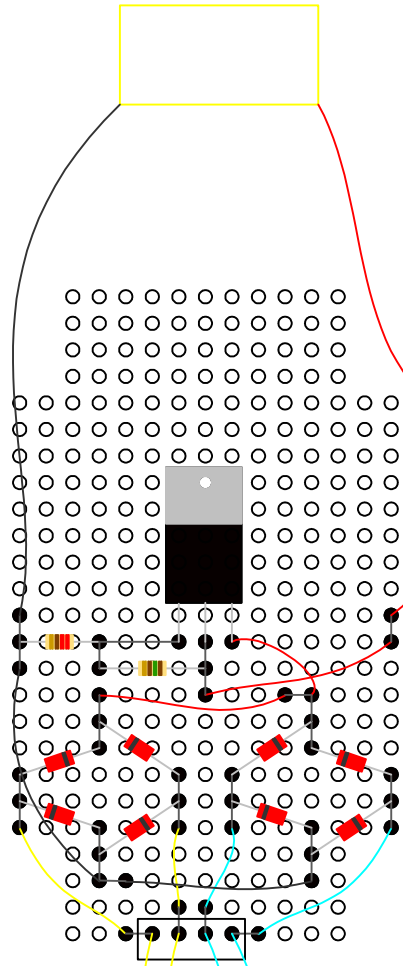

Light

Switch

PC Board

Motor