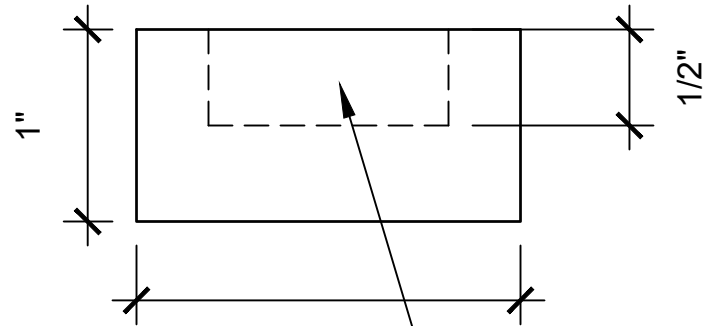

11 1/2"

2 1/2"

WOODEN SWORD RIGHT SIDE

2 1/2"

CROSS GUARD SIDE VIEW

5"

1"

THROUGH MORTISE

POMMEL SIDE VIEW

2"

1"

1/2"

1/2" DEEP
MORTISE