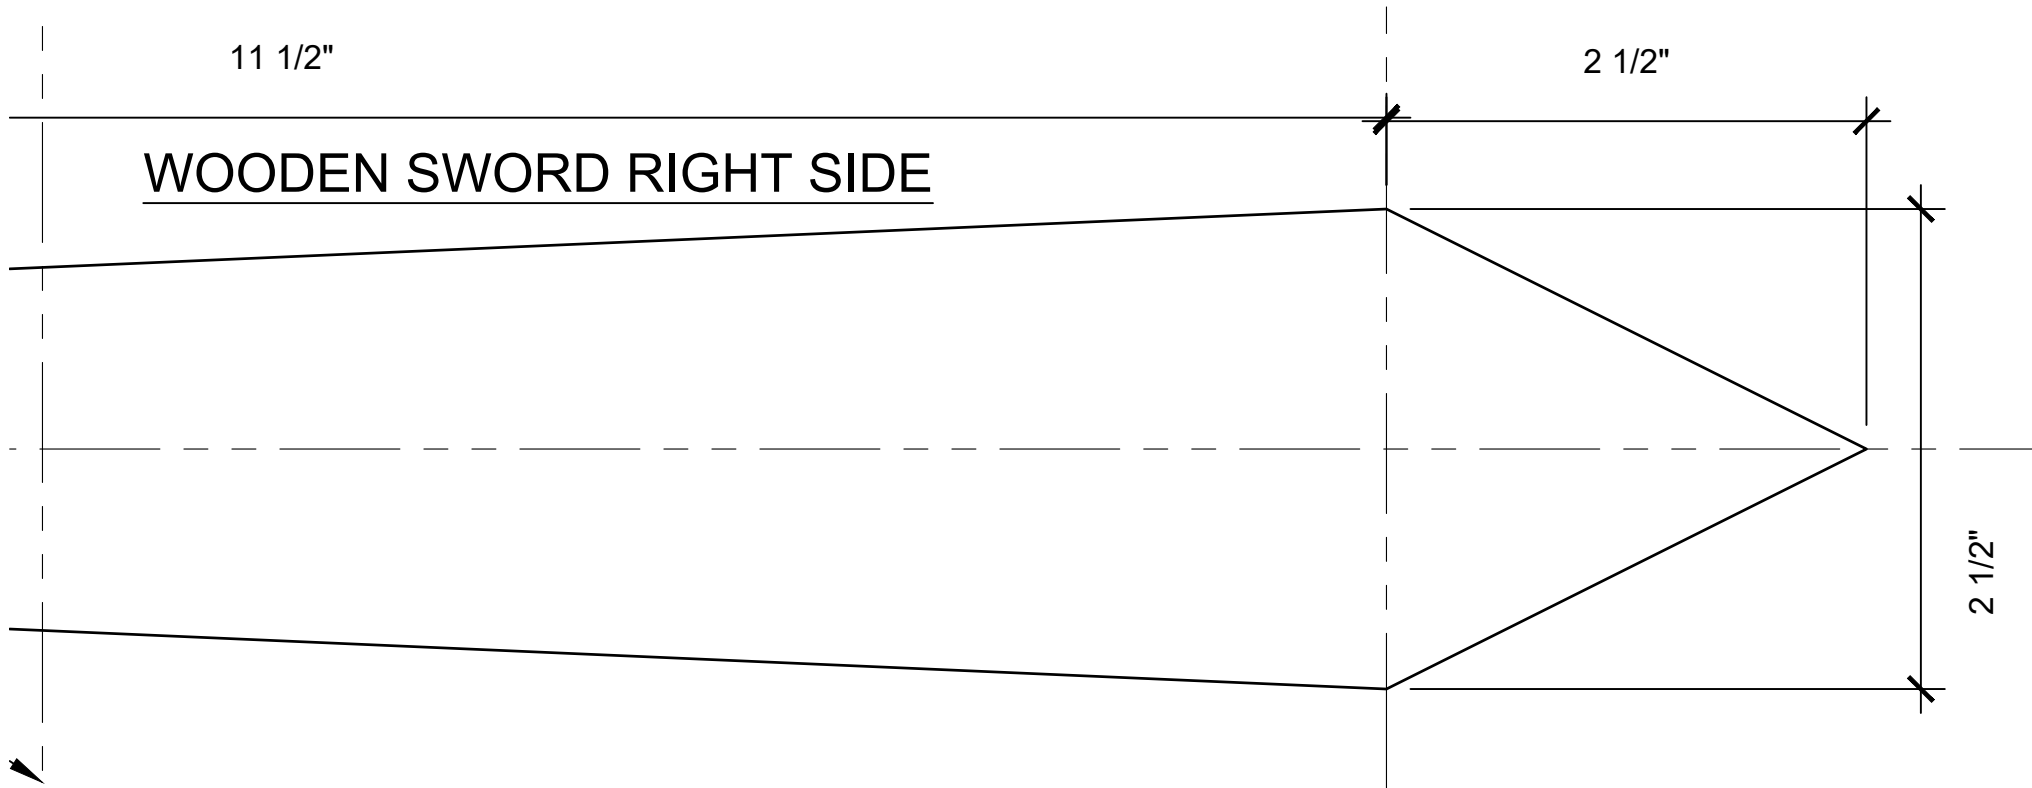

11 1/2"

2 1/2"

WOODEN SWORD RIGHT SIDE

2 1/2"

CROSS GUARD SIDE VIEW

5"

1"

THROUGH MORTISE

POMMEL SIDE VIEW

2"

1"

1/2"

1/2" DEEP
MORTISE