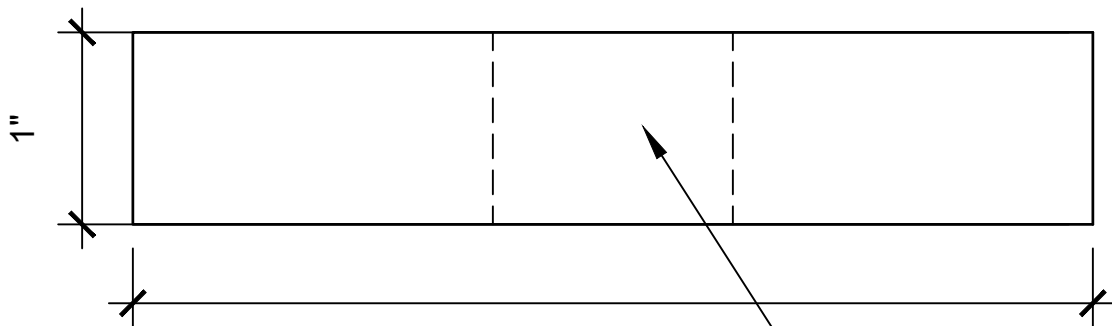

11 1/2"

2 1/2"

WOODEN SWORD RIGHT SIDE

2 1/2"

CROSS GUARD SIDE VIEW

5"

1"

THROUGH MORTISE

POMMEL SIDE VIEW

2"

1"

1/2"

1/2" DEEP
MORTISE