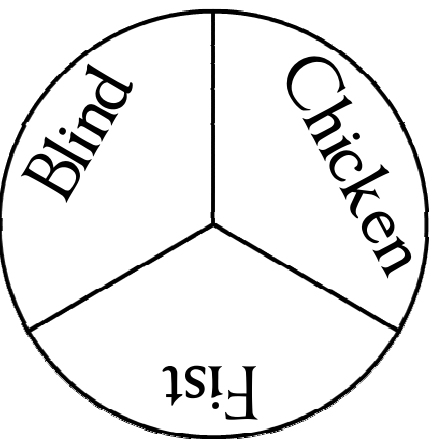

SKETCHY CHRISTMAS

A MAGICAL CHRISTMAS DRAWING GAME

Players: 3+ Ages: 8+

- The youngest player rolls the die and pulls a stick from the can.
- The player must draw the person/thing in the manner described by the die without using letters or numbers.

Fist: Clasp both hands around each other like a fist.

Chicken: Flap one arm in the air like a chicken.

Blind: Close both eyes or use a blindfold.

- First player to correctly guess the person/thing gets a point in addition to the artist.
- The stick does not go back into gameplay.
- Play continues counter-clockwise for three rounds.
- The player with the most points wins.