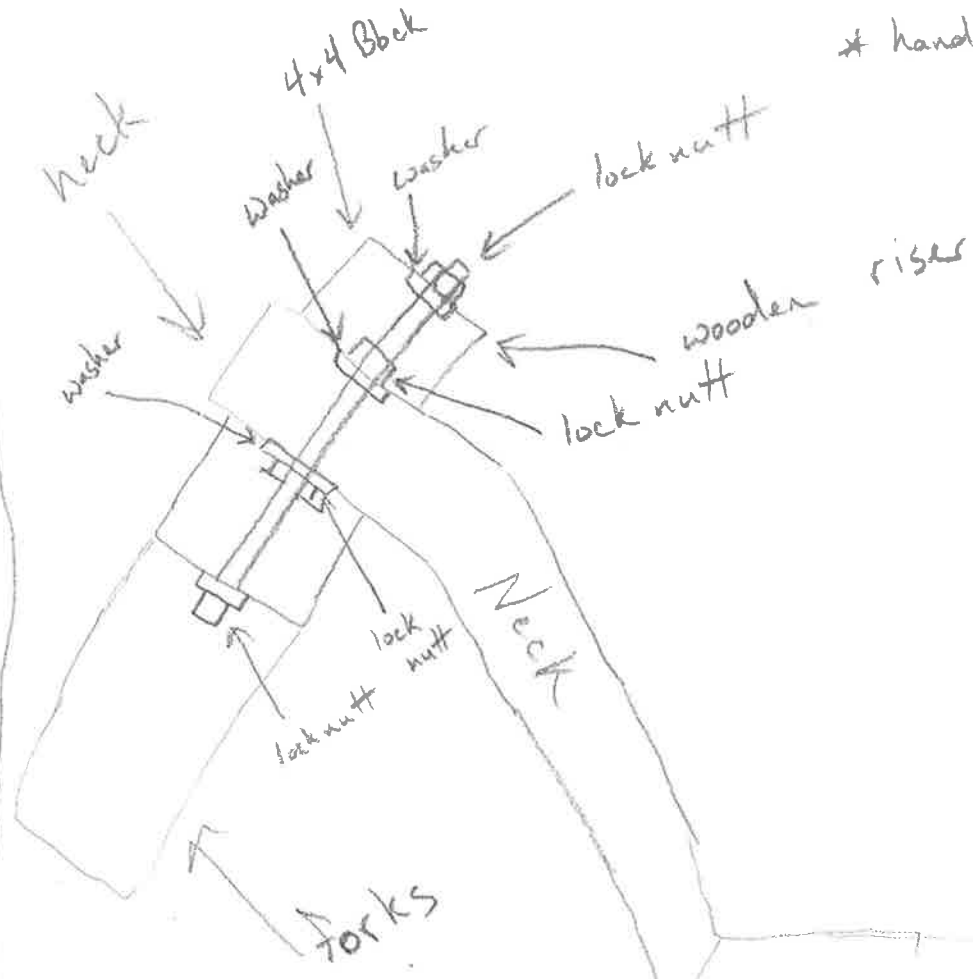

Front View

2x Lower Forks
- Cut from one solid piece

* handle bars are screwed in to riser

Side view