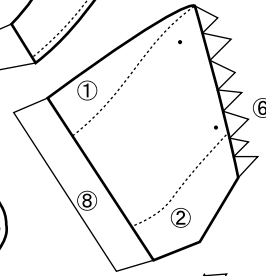

NIKE AIR FORCE 1 PAPERMODEL

DESIGNED BY SHIN

④ BACK STICHES

BACK LOGO

BACK

SWOOSH

MIDDLE

TOP

FRONTAL

INNER SOLE

LABEL

TONGUE & FRONTAL TOP

SOLE CUT SOLE AFTER PASTE

SWOOSH

MIDDLE

BACK