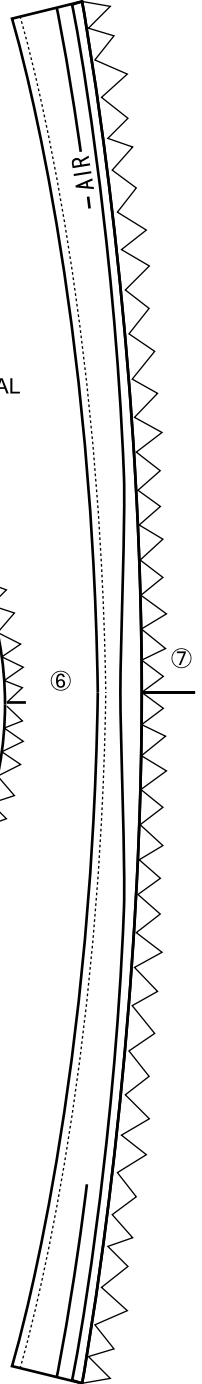

NIKE AIR FORCE 1 PAPERMODEL

DESIGNED BY SHIN

④ BACK STICHES

BACK LOGO

BACK

SWOOSH

MIDDLE

TOP

FRONTAL

INNER SOLE

LABEL

TONGUE & FRONTAL TOP

SOLE CUT SOLE AFTER PASTE

SWOOSH

MIDDLE

BACK