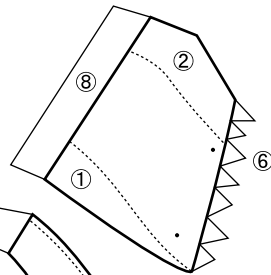

NIKE AIR FORCE 1 PAPERMODEL

DESIGNED BY SHIN

④ BACK STICHES

BACK LOGO

BACK

SWOOSH

MIDDLE

TOP

FRONTAL

INNER SOLE

LABEL

TONGUE & FRONTAL TOP

SOLE CUT SOLE AFTER PASTE

SWOOSH

MIDDLE

BACK