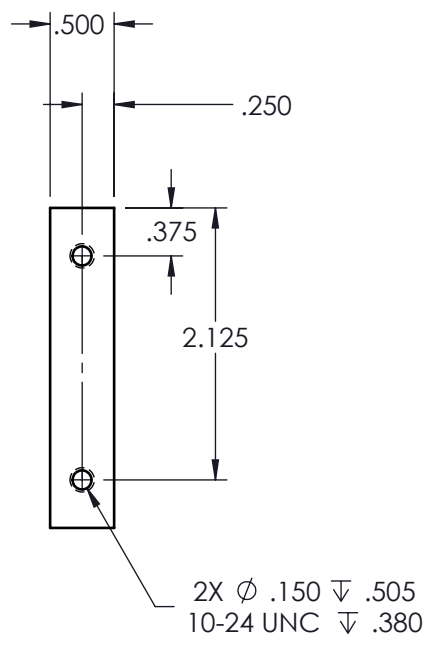

**Calle de la Claridad S/N
Col. Plutarco Elias**

TITLE BRAZO ROBOTICO	PART NO.	SIZE B	REV
		SHEET 1 OF 7	

8

7

6

5

4

3

2

1

8 7 6 5 4 3 2 1

D
C
B
A

D
C
B
A

Ø .422 THRU ALL
1/2-13 UNC THRU ALL
✓ Ø .550 X 82°, NEAR SIDE

UPBC PROPRIETARY RIGHTS ARE INCLUDED IN THE INFORMATION DISCLOSED HEREIN. NEITHER THIS DOCUMENT NOR THE INFORMATION DISCLOSED HEREIN SHALL BE REPRODUCED OR TRANSFERRED TO OTHER DOCUMENTS OR USED OR DISCLOSED TO OTHERS FOR MANUFACTURING OR FOR ANY OTHER PURPOSE EXCEPT AS SPECIFICALLY AUTHORIZED IN WRITING BY UPBC.