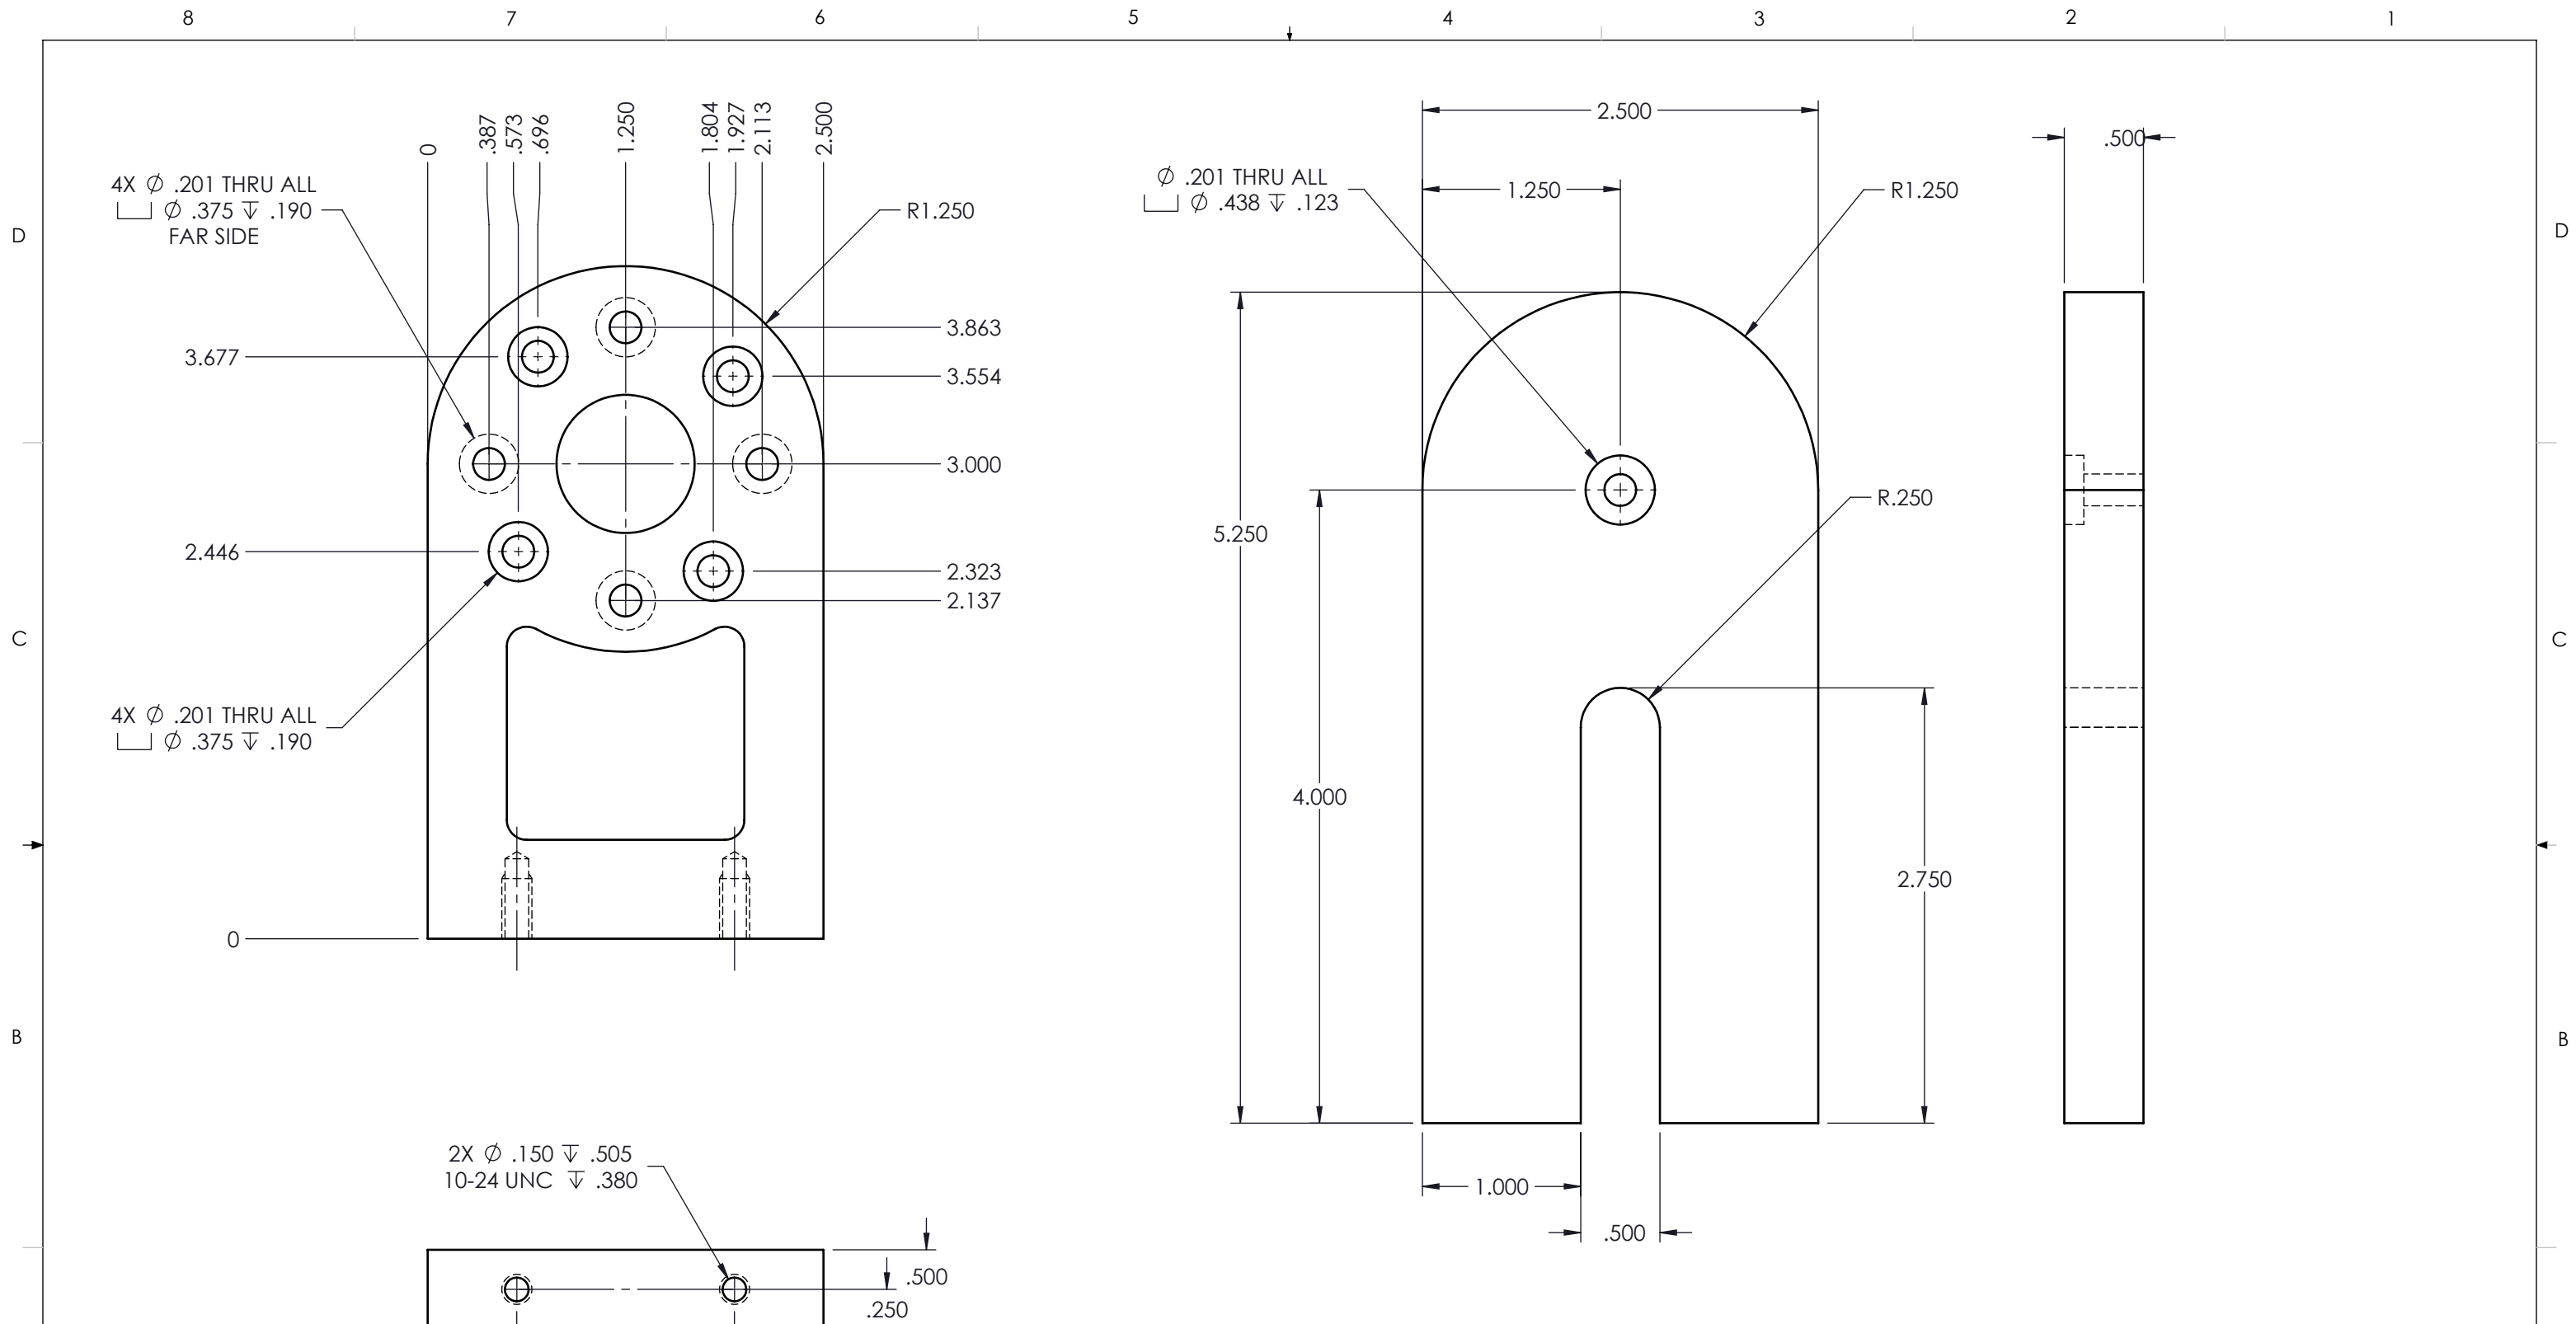

UNIVERSIDAD POLITECNICA <i>Baja California</i>	UPBC PROPRIETARY RIGHTS ARE INCLUDED IN THE INFORMATION DISCLOSED HEREIN. NEITHER THIS DOCUMENT NOR THE INFORMATION DISCLOSED HEREIN SHALL BE REPRODUCED OR TRANSFERRED TO OTHER DOCUMENTS OR USED OR DISCLOSED TO OTHERS FOR MANUFACTURING OR FOR ANY OTHER PURPOSE EXCEPT AS SPECIFICALLY AUTHORIZED IN WRITING BY UPBC.	DO NOT SCALE DRAWING UNLESS OTHERWISE SPECIFIED DIMENSIONS ARE NOTED. TOLERANCE ARE: FINISH DECIMALS ANGLES	DRAWN Victor Sidon	DATE	
		SCALE: NONE	CHECKED	DATE	
		  THIRD ANGLE PROJECTION		APVD	DATE
UNIVERSIDAD POLITECNICA Calle de la Claridad S/N Col. Plutarco Elias		PART NO.		SIZE B	
BRAZO ROBOTICO		REV 5 OF 7