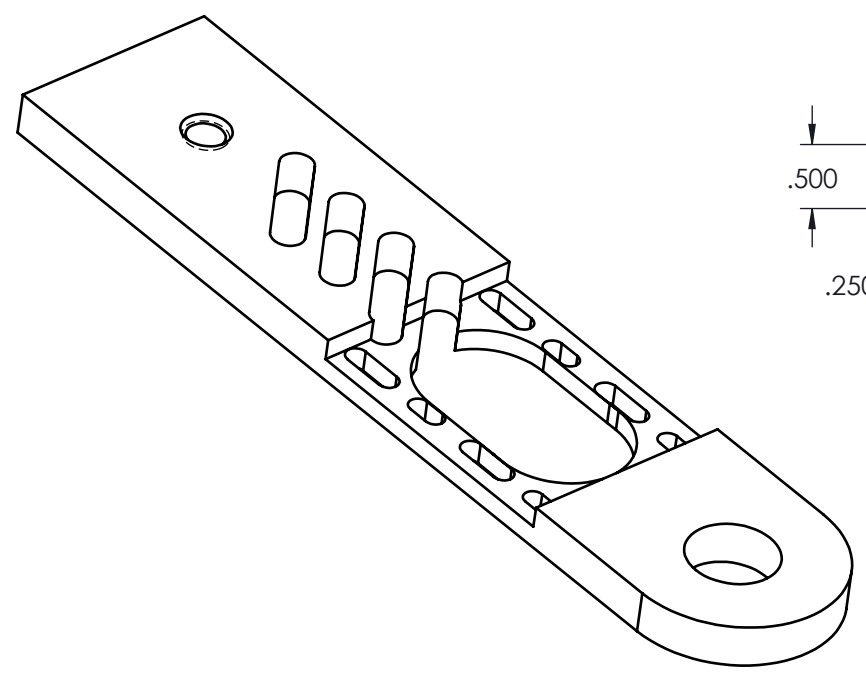

**Calle de la Claridad S/N
Col. Plutarco Elias**

TITLE BRAZO ROBOTICO	PART NO.	SIZE B	REV
		SHEET 1 OF 7	

8

7

6

5

4

3

2

1

8 7 6 5 4 3 2 1

D
C
B
A

D
C
B
A

Ø .422 THRU ALL
1/2-13 UNC THRU ALL
✓ Ø .550 X 82°, NEAR SIDE

UPBC PROPRIETARY RIGHTS ARE INCLUDED IN THE INFORMATION DISCLOSED HEREIN. NEITHER THIS DOCUMENT NOR THE INFORMATION DISCLOSED HEREIN SHALL BE REPRODUCED OR TRANSFERRED TO OTHER DOCUMENTS OR USED OR DISCLOSED TO OTHERS FOR MANUFACTURING OR FOR ANY OTHER PURPOSE EXCEPT AS SPECIFICALLY AUTHORIZED IN WRITING BY UPBC.