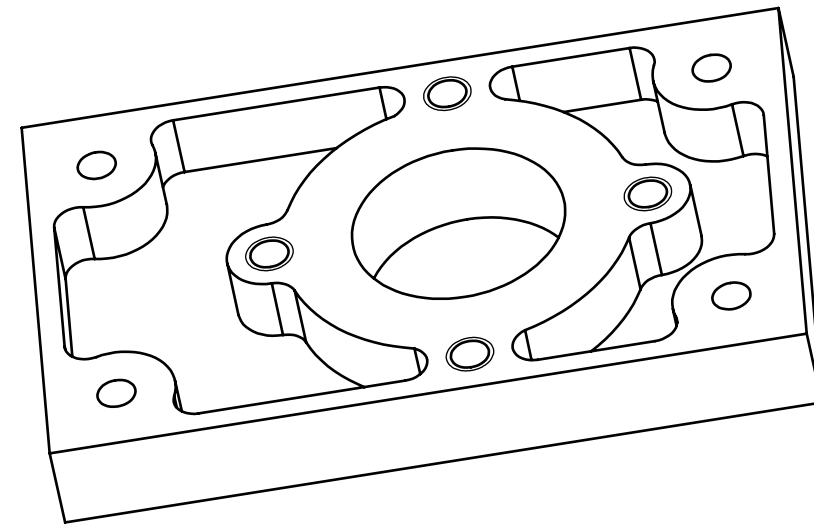

DO NOT SCALE DRAWING
UNLESS OTHERWISE SPECIFIED DIMENSIONS ARE NOTED.
TOLERANCE ARE:
FINISH DECIMALS ANGLES
SCALE: NONE

DRAWN Victor Sidon	DATE
CHECKED	DATE
APVD	DATE

UNIVERSIDAD POLITECNICA

**Calle de la Claridad S/N
Col. Plutarco Elias**

TITLE: **BRAZO ROBOTICO**

PART NO.	SIZE B	REV
	SHEET 6 OF 7	

 UNIVERSIDAD POLITECNICA <i>Baja California</i>	UPBC PROPRIETARY RIGHTS ARE INCLUDED IN THE INFORMATION DISCLOSED HEREIN. NEITHER THIS DOCUMENT NOR THE INFORMATION DISCLOSED HEREIN SHALL BE REPRODUCED OR TRANSFERRED TO OTHER DOCUMENTS OR USED OR DISCLOSED TO OTHERS FOR MANUFACTURING OR FOR ANY OTHER PURPOSE EXCEPT AS SPECIFICALLY AUTHORIZED IN WRITING BY UPBC.	DO NOT SCALE DRAWING UNLESS OTHERWISE SPECIFIED DIMENSIONS ARE NOTED. TOLERANCE ARE: FINISH DECIMALS ANGLES	DRAWN Victor Sidon CHECKED APVD	DATE DATE DATE	
		SCALE: NONE	 THIRD ANGLE PROJECTION		
UNIVERSIDAD POLITECNICA Calle de la Claridad S/N Col. Plutarco Elias		TITLE BRAZO ROBOTICO			PART NO.