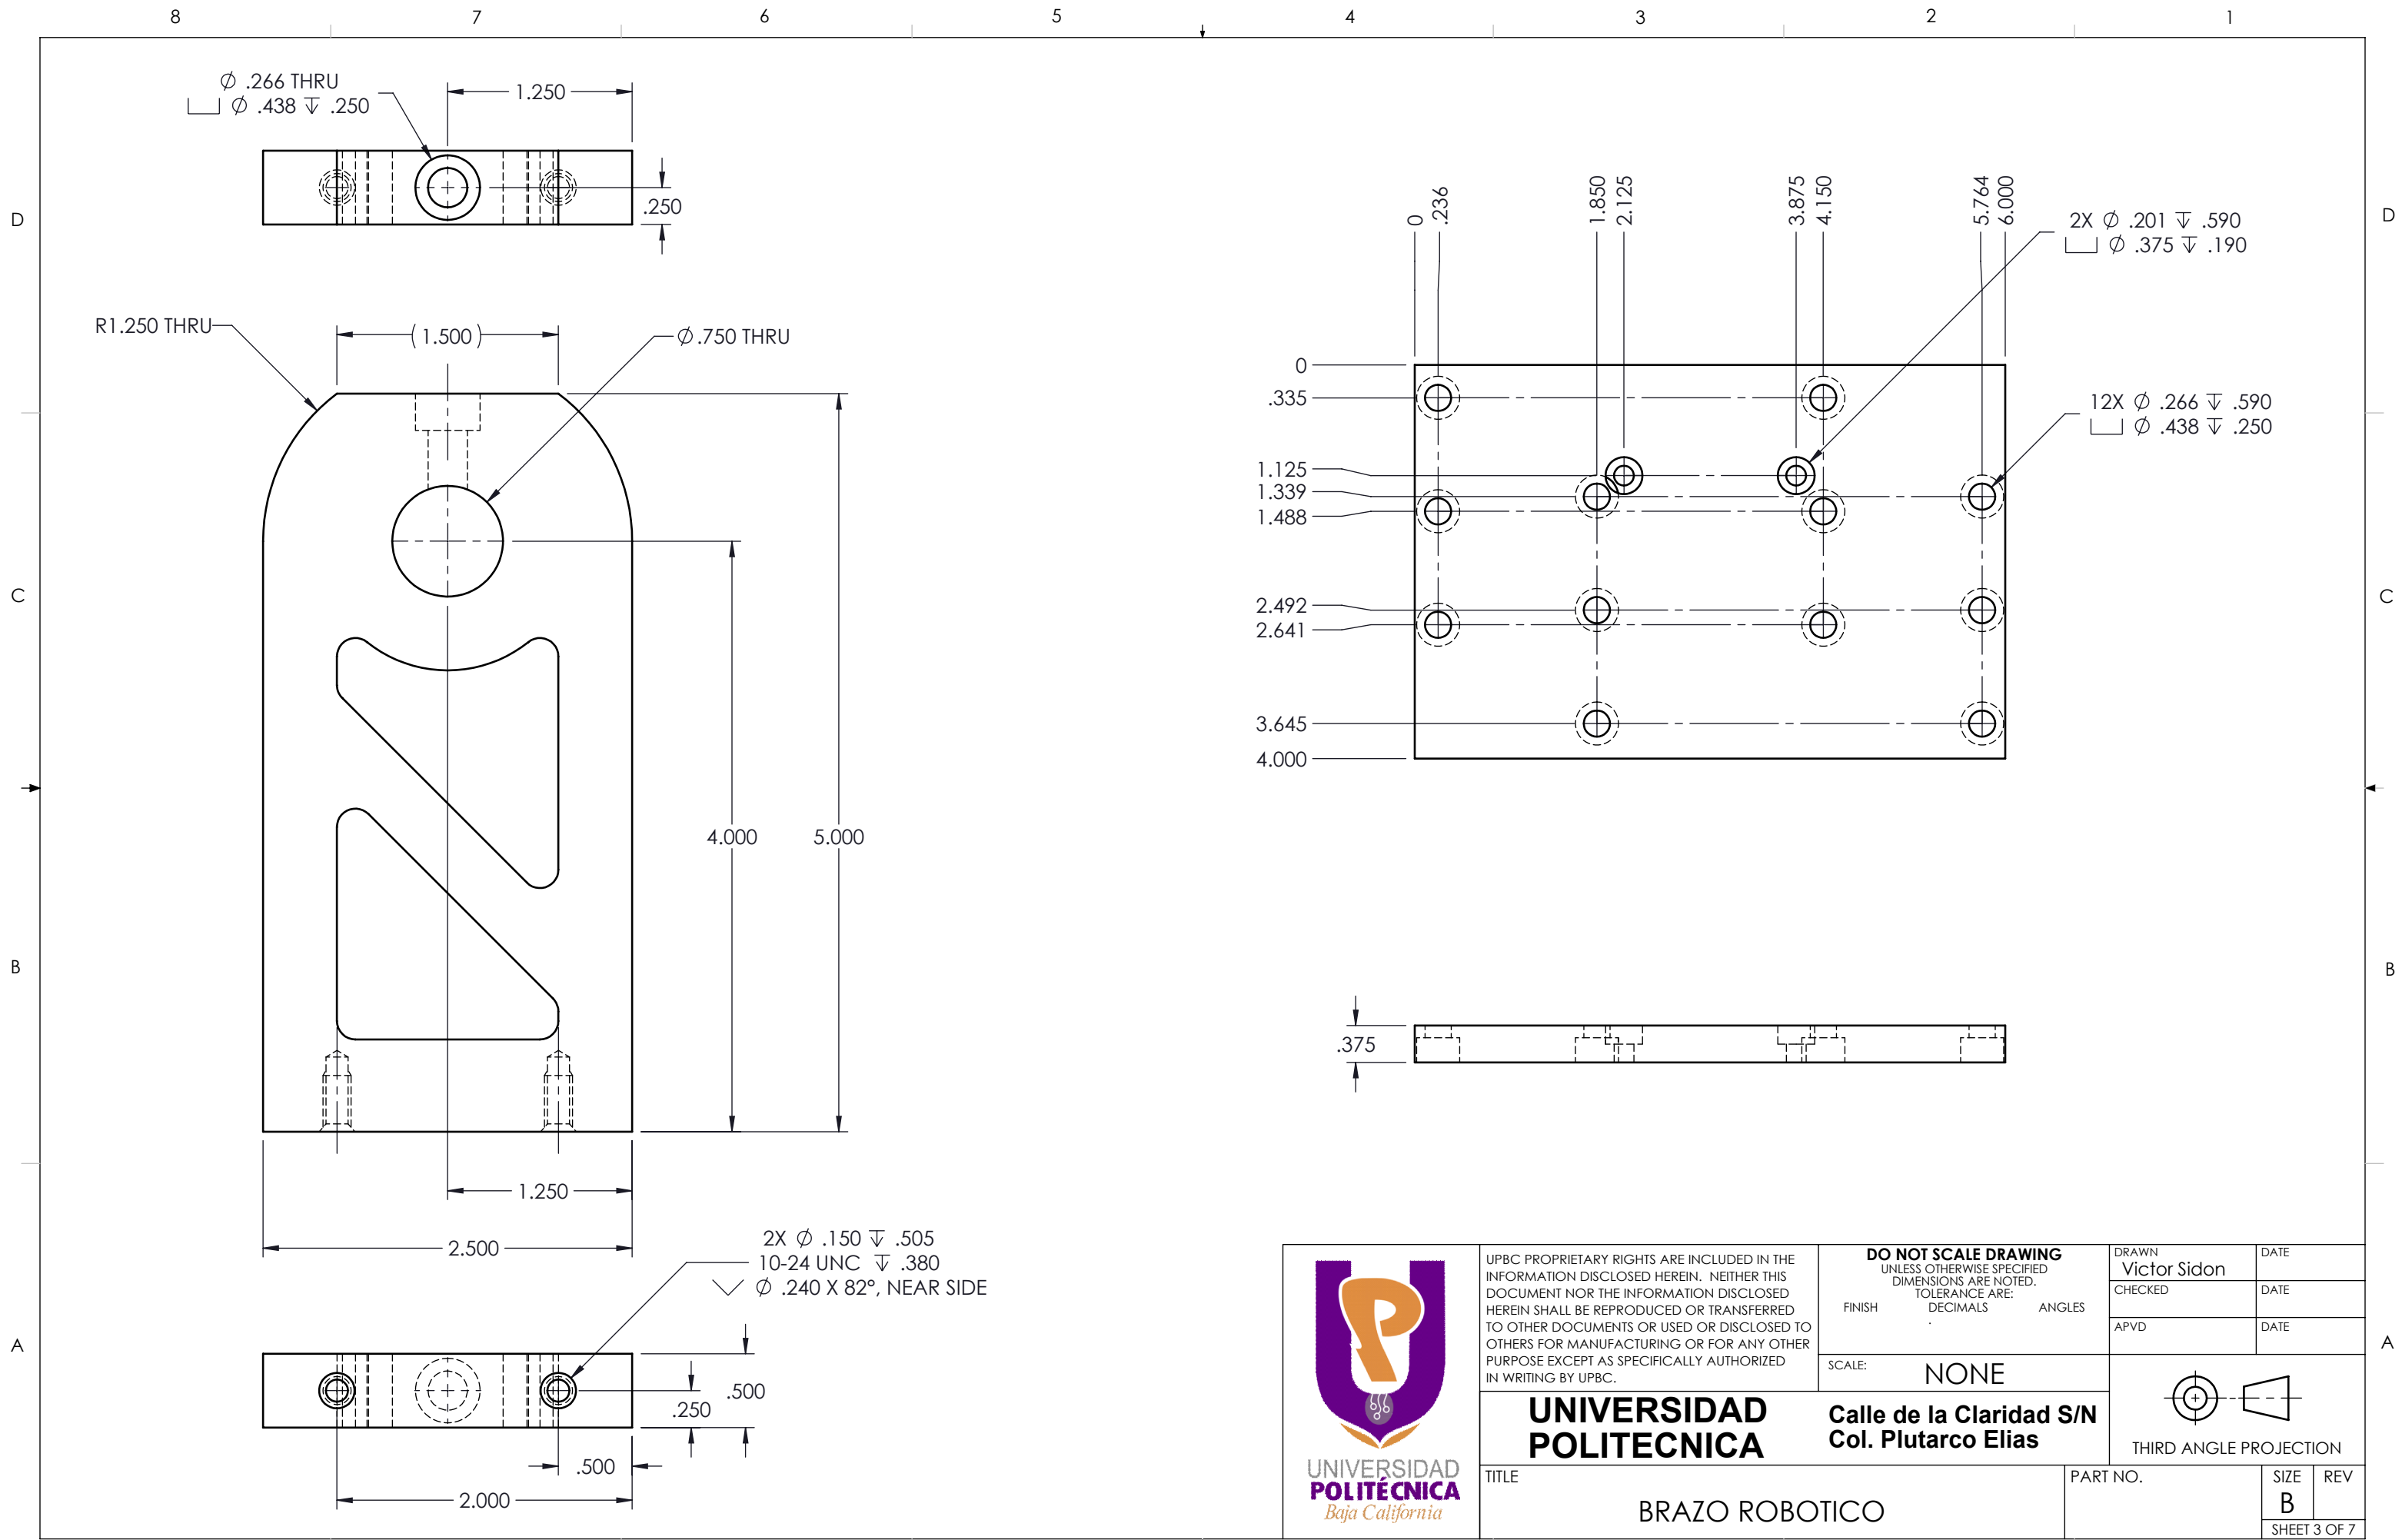

UPBC PROPRIETARY RIGHTS ARE INCLUDED IN THE INFORMATION DISCLOSED HEREIN. NEITHER THIS DOCUMENT NOR THE INFORMATION DISCLOSED HEREIN SHALL BE REPRODUCED OR TRANSFERRED TO OTHER DOCUMENTS OR USED OR DISCLOSED TO OTHERS FOR MANUFACTURING OR FOR ANY OTHER PURPOSE EXCEPT AS SPECIFICALLY AUTHORIZED IN WRITING BY UPBC.

DO NOT SCALE DRAWING
UNLESS OTHERWISE SPECIFIED DIMENSIONS ARE NOTED.
TOLERANCE ARE:
FINISH DECIMALS ANGLES
SCALE: NONE

DRAWN Victor Sidon	DATE
CHECKED	DATE
APVD	DATE

UNIVERSIDAD POLITECNICA		Calle de la Claridad S/N Col. Plutarco Elias	
TITLE BRAZO ROBOTICO		PART NO.	
SIZE B		REV	
SHEET 3 OF 7