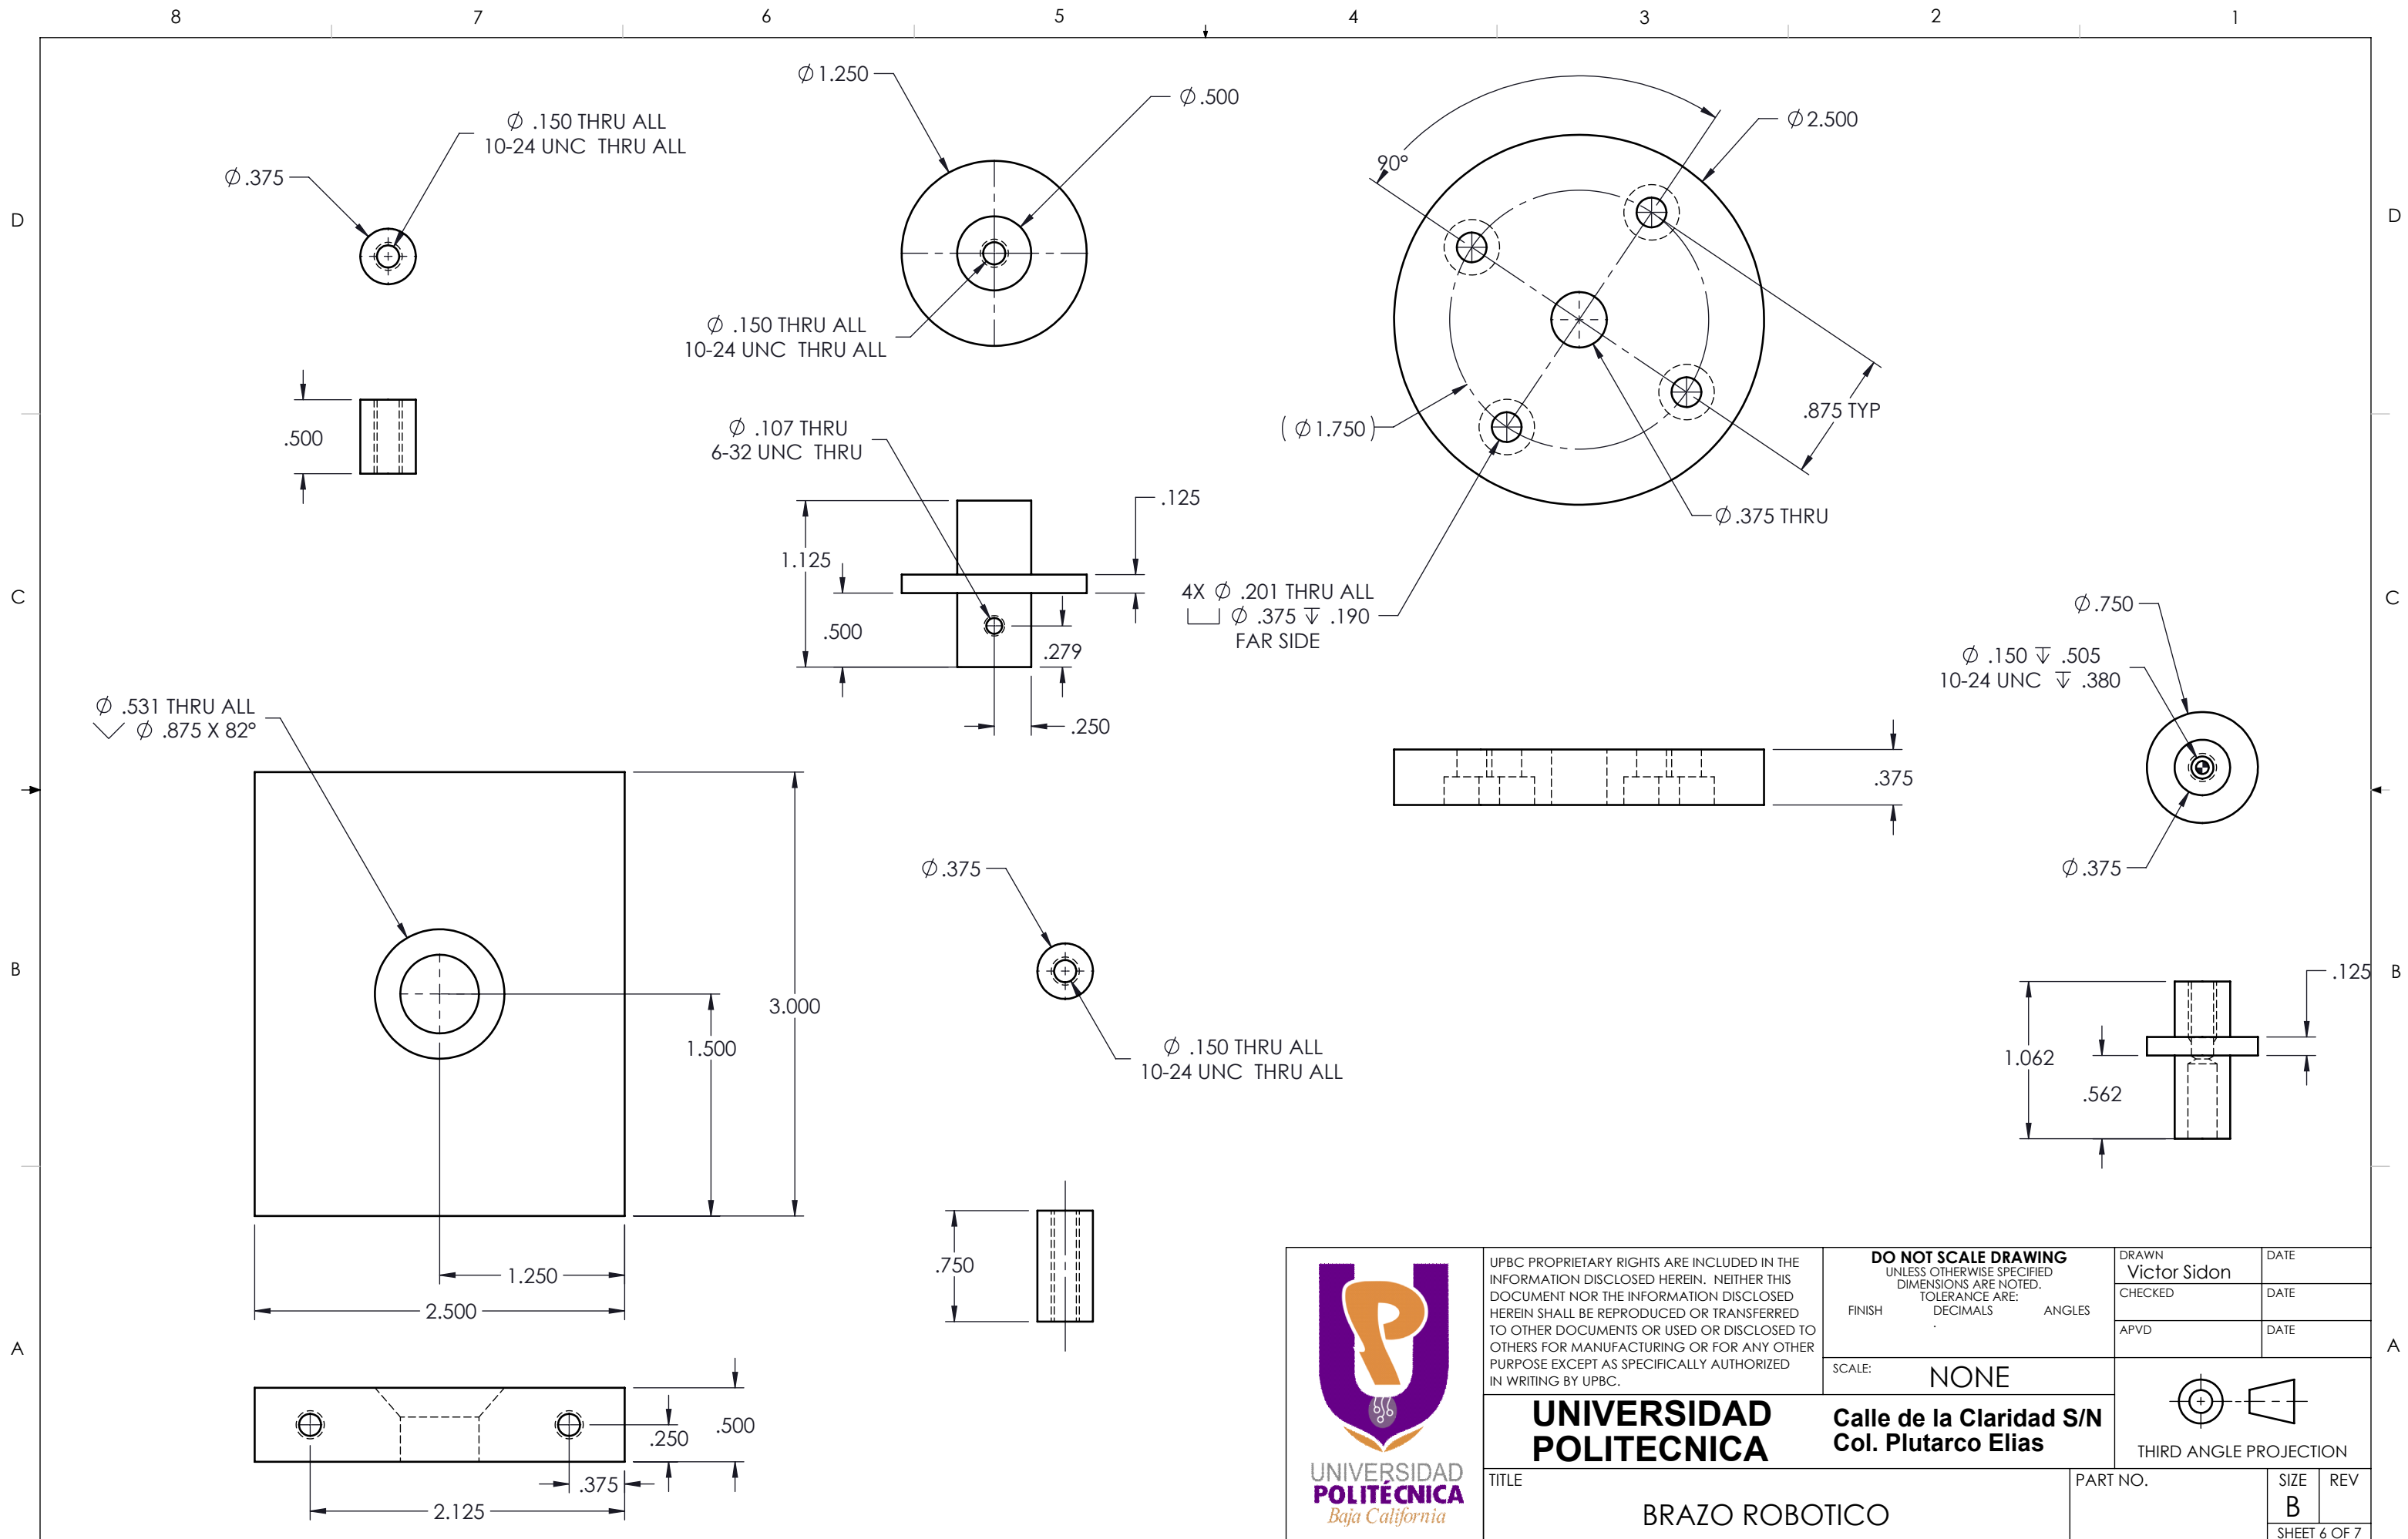

TITLE: **BRAZO ROBOTICO**

PART NO.	SIZE B	REV
	SHEET 4 OF 7	

 UNIVERSIDAD POLITECNICA <i>Baja California</i>	UPBC PROPRIETARY RIGHTS ARE INCLUDED IN THE INFORMATION DISCLOSED HEREIN. NEITHER THIS DOCUMENT NOR THE INFORMATION DISCLOSED HEREIN SHALL BE REPRODUCED OR TRANSFERRED TO OTHER DOCUMENTS OR USED OR DISCLOSED TO OTHERS FOR MANUFACTURING OR FOR ANY OTHER PURPOSE EXCEPT AS SPECIFICALLY AUTHORIZED IN WRITING BY UPBC.	DO NOT SCALE DRAWING UNLESS OTHERWISE SPECIFIED DIMENSIONS ARE NOTED. TOLERANCE ARE: FINISH DECIMALS ANGLES	DRAWN Victor Sidon	DATE
		SCALE: NONE	CHECKED	DATE
		 THIRD ANGLE PROJECTION		APVD
UNIVERSIDAD POLITECNICA Calle de la Claridad S/N Col. Plutarco Elias		PART NO.		SIZE B
BRAZO ROBOTICO		REV 5 OF 7		