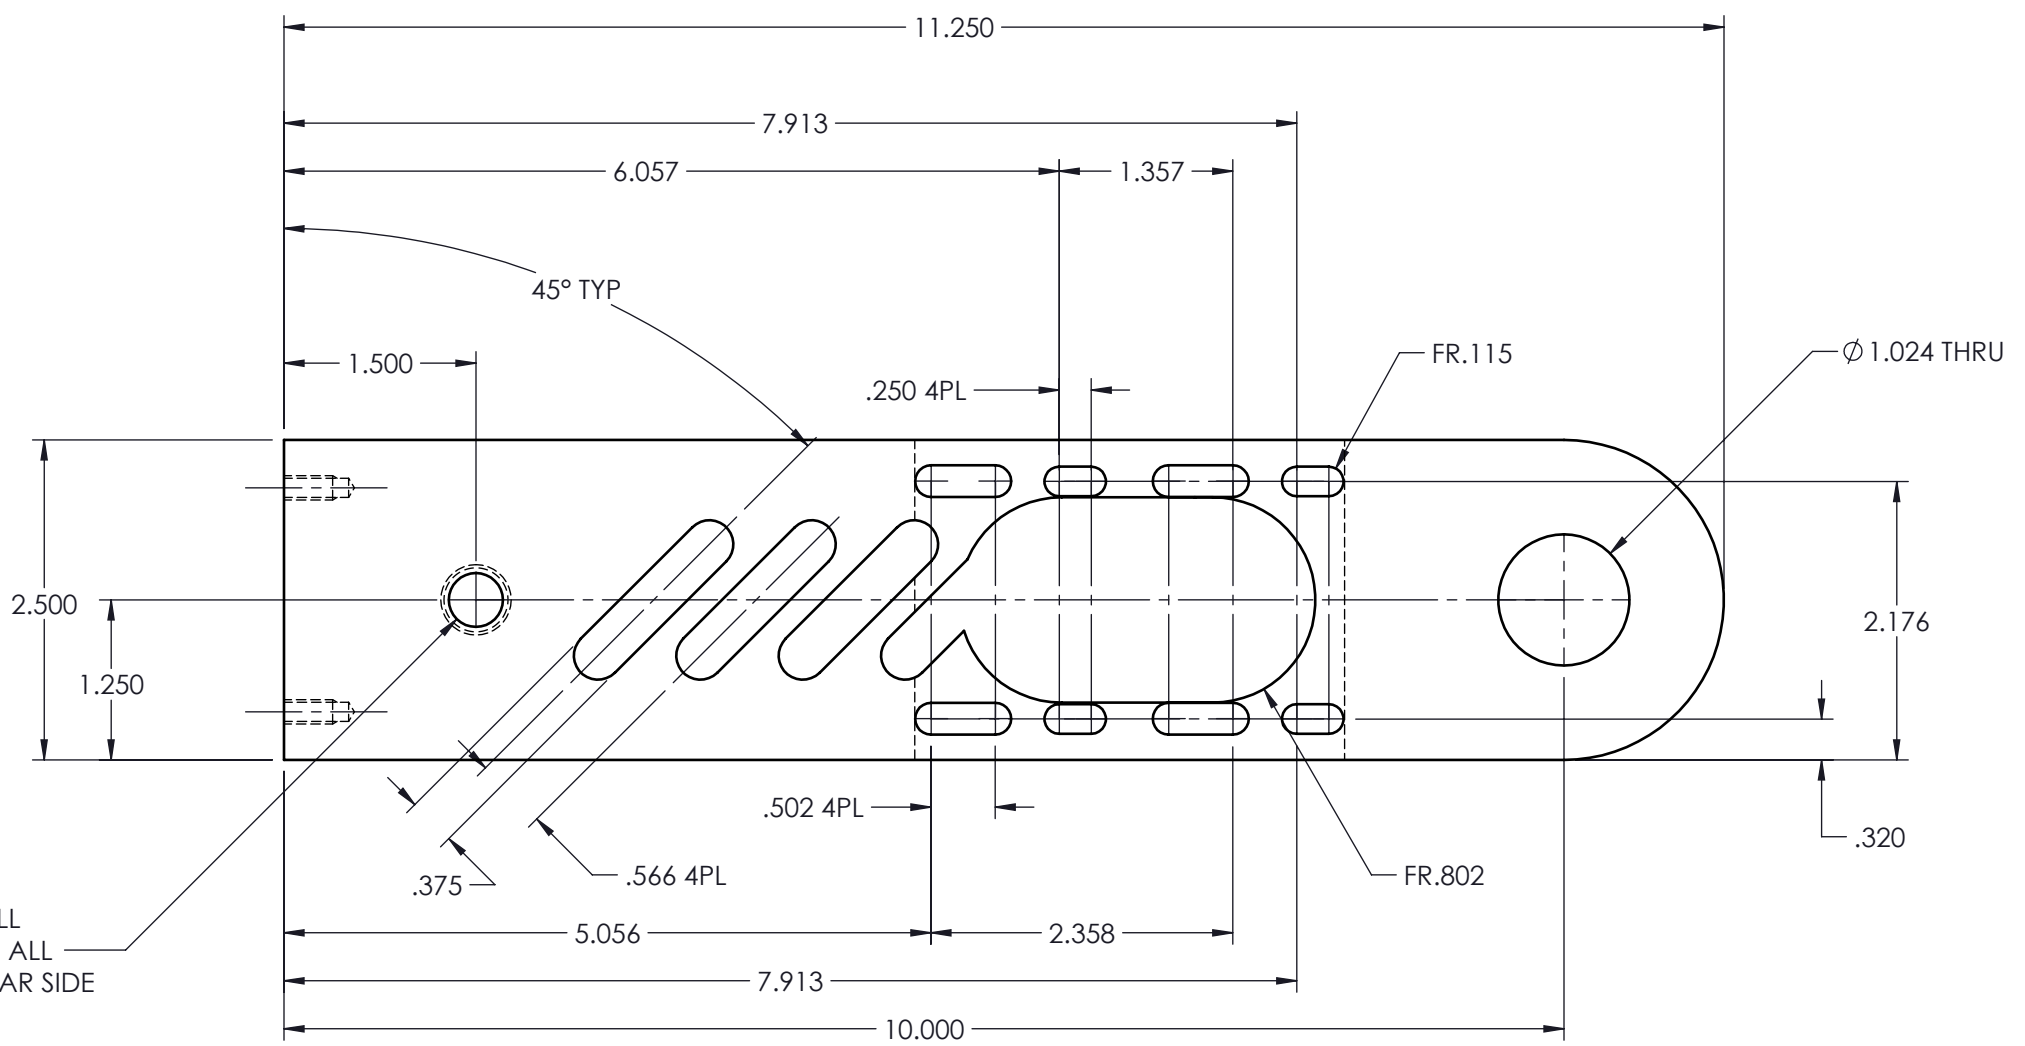

2

1

8 7 6 5 4 3 2 1

D
C
B
A

D
C
B
A

Ø .422 THRU ALL
1/2-13 UNC THRU ALL
✓ Ø .550 X 82°, NEAR SIDE

UPBC PROPRIETARY RIGHTS ARE INCLUDED IN THE INFORMATION DISCLOSED HEREIN. NEITHER THIS DOCUMENT NOR THE INFORMATION DISCLOSED HEREIN SHALL BE REPRODUCED OR TRANSFERRED TO OTHER DOCUMENTS OR USED OR DISCLOSED TO OTHERS FOR MANUFACTURING OR FOR ANY OTHER PURPOSE EXCEPT AS SPECIFICALLY AUTHORIZED IN WRITING BY UPBC.