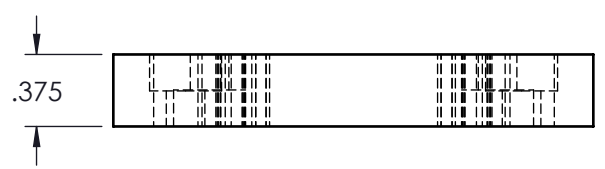

UPBC PROPRIETARY RIGHTS ARE INCLUDED IN THE INFORMATION DISCLOSED HEREIN. NEITHER THIS DOCUMENT NOR THE INFORMATION DISCLOSED HEREIN SHALL BE REPRODUCED OR TRANSFERRED TO OTHER DOCUMENTS OR USED OR DISCLOSED TO OTHERS FOR MANUFACTURING OR FOR ANY OTHER PURPOSE EXCEPT AS SPECIFICALLY AUTHORIZED IN WRITING BY UPBC.

DO NOT SCALE DRAWING
UNLESS OTHERWISE SPECIFIED
DIMENSIONS ARE NOTED.
TOLERANCE ARE:
FINISH   DECIMALS   ANGLES

SCALE: **NONE**

DRAWN Victor Sidon	DATE
CHECKED	DATE
APVD	DATE