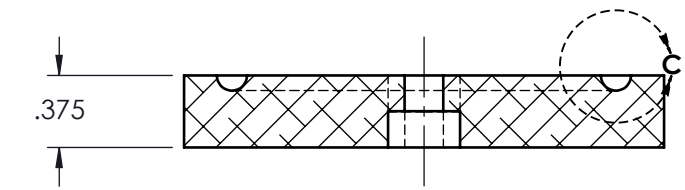

**SECTION B-B
SCALE 1 / 1**