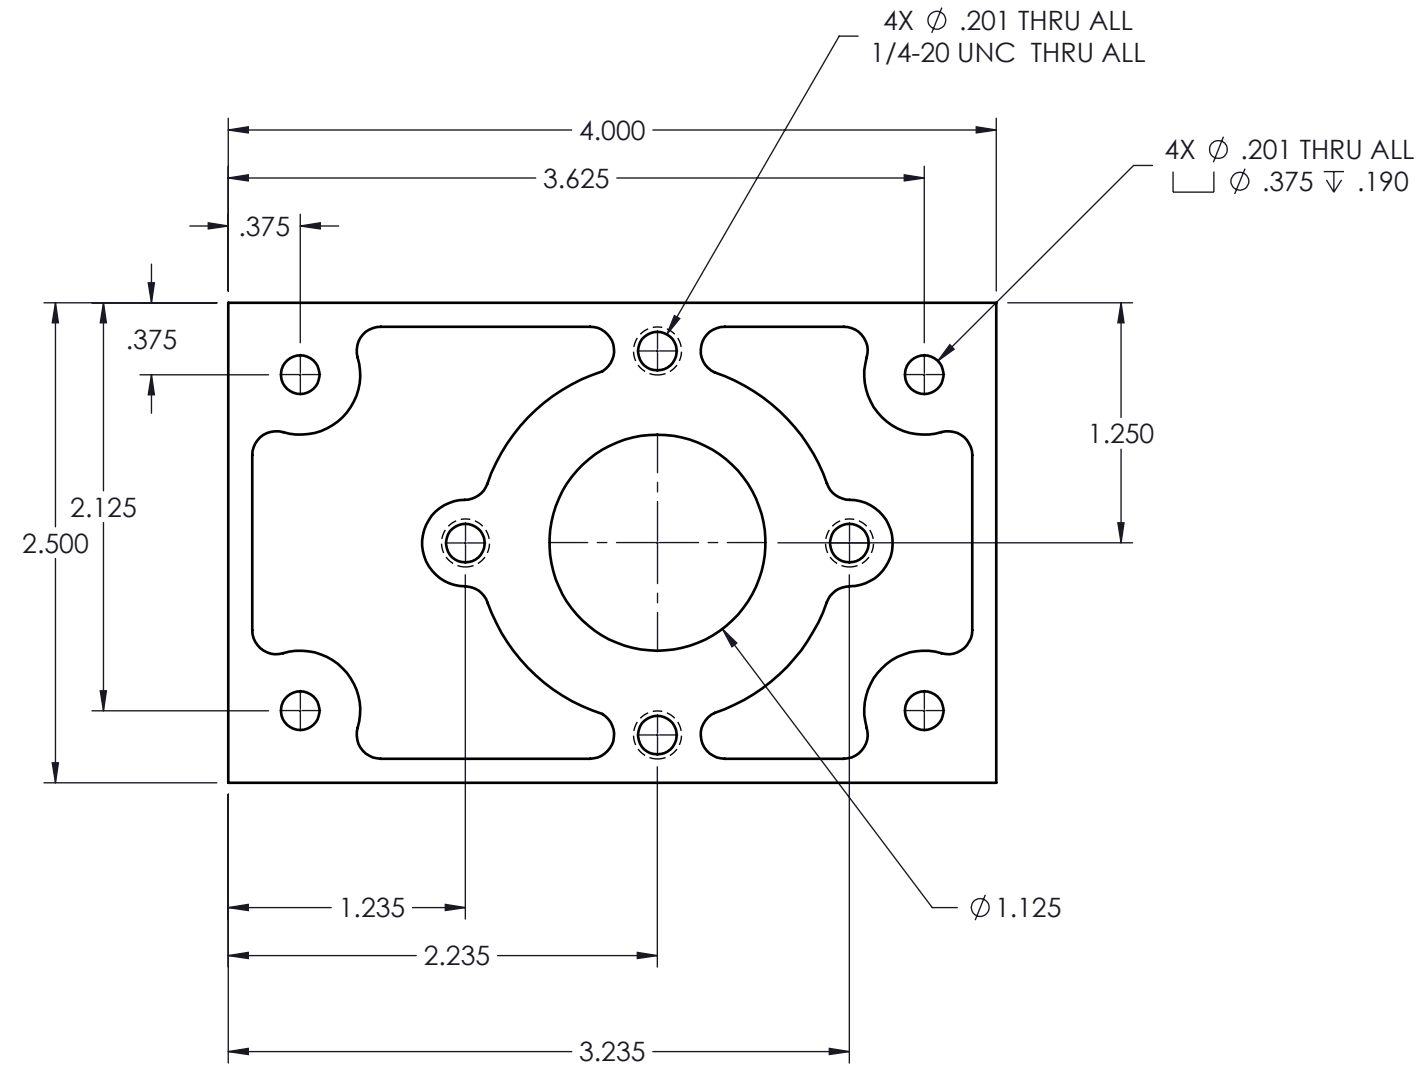

TITLE: **BRAZO ROBOTICO**

PART NO.	SIZE B	REV
	SHEET 6 OF 7	

 UNIVERSIDAD POLITECNICA <i>Baja California</i>	UPBC PROPRIETARY RIGHTS ARE INCLUDED IN THE INFORMATION DISCLOSED HEREIN. NEITHER THIS DOCUMENT NOR THE INFORMATION DISCLOSED HEREIN SHALL BE REPRODUCED OR TRANSFERRED TO OTHER DOCUMENTS OR USED OR DISCLOSED TO OTHERS FOR MANUFACTURING OR FOR ANY OTHER PURPOSE EXCEPT AS SPECIFICALLY AUTHORIZED IN WRITING BY UPBC.	DO NOT SCALE DRAWING UNLESS OTHERWISE SPECIFIED DIMENSIONS ARE NOTED. TOLERANCE ARE: FINISH DECIMALS ANGLES	DRAWN Victor Sidon CHECKED APVD	DATE DATE DATE	
		SCALE: NONE	 THIRD ANGLE PROJECTION		
UNIVERSIDAD POLITECNICA Calle de la Claridad S/N Col. Plutarco Elias		TITLE BRAZO ROBOTICO			PART NO.