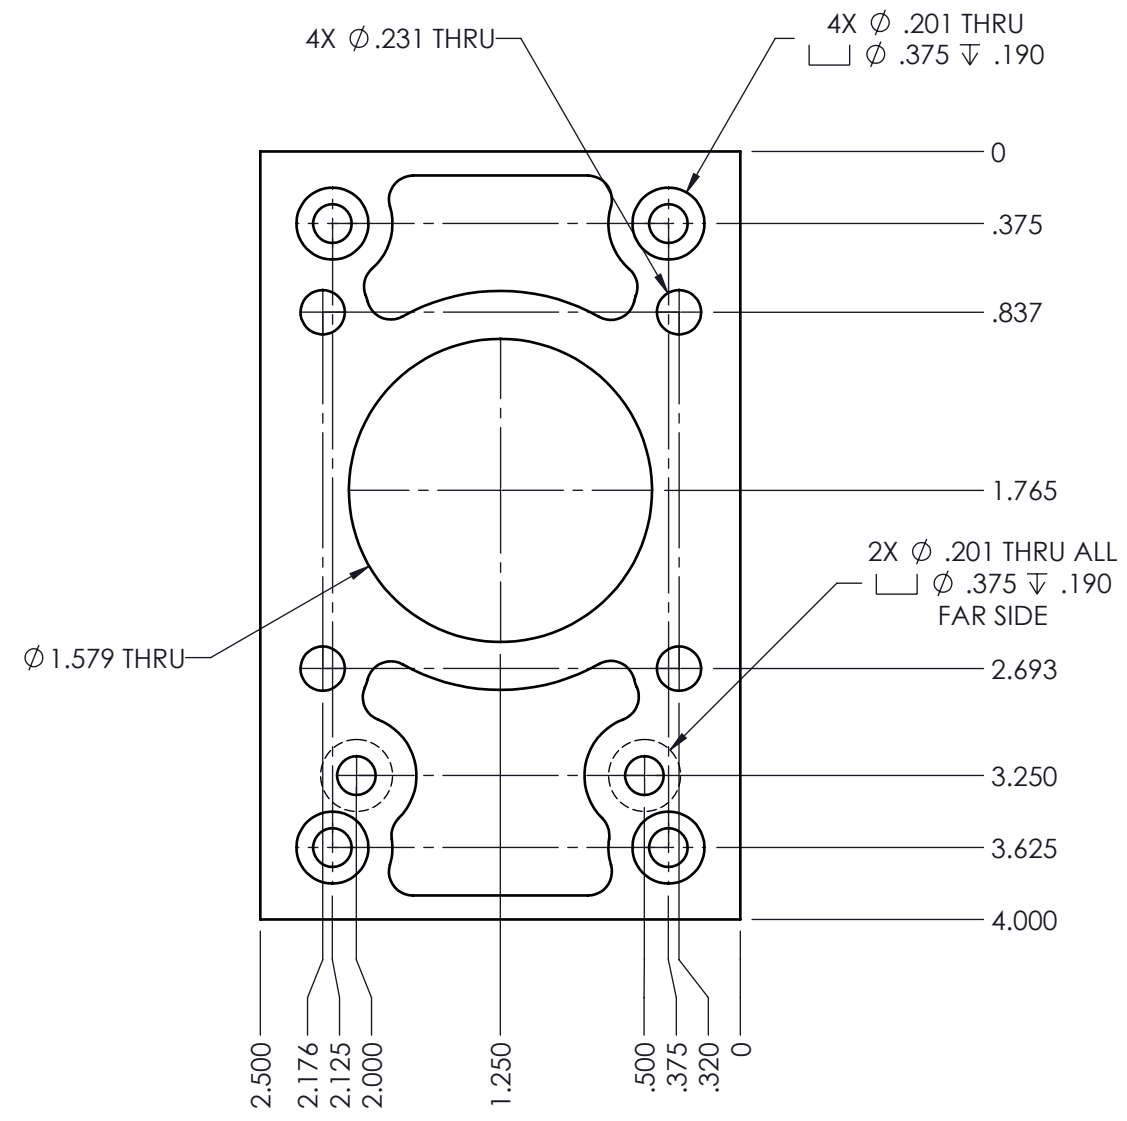

**DETAIL C
SCALE 4 : 1**