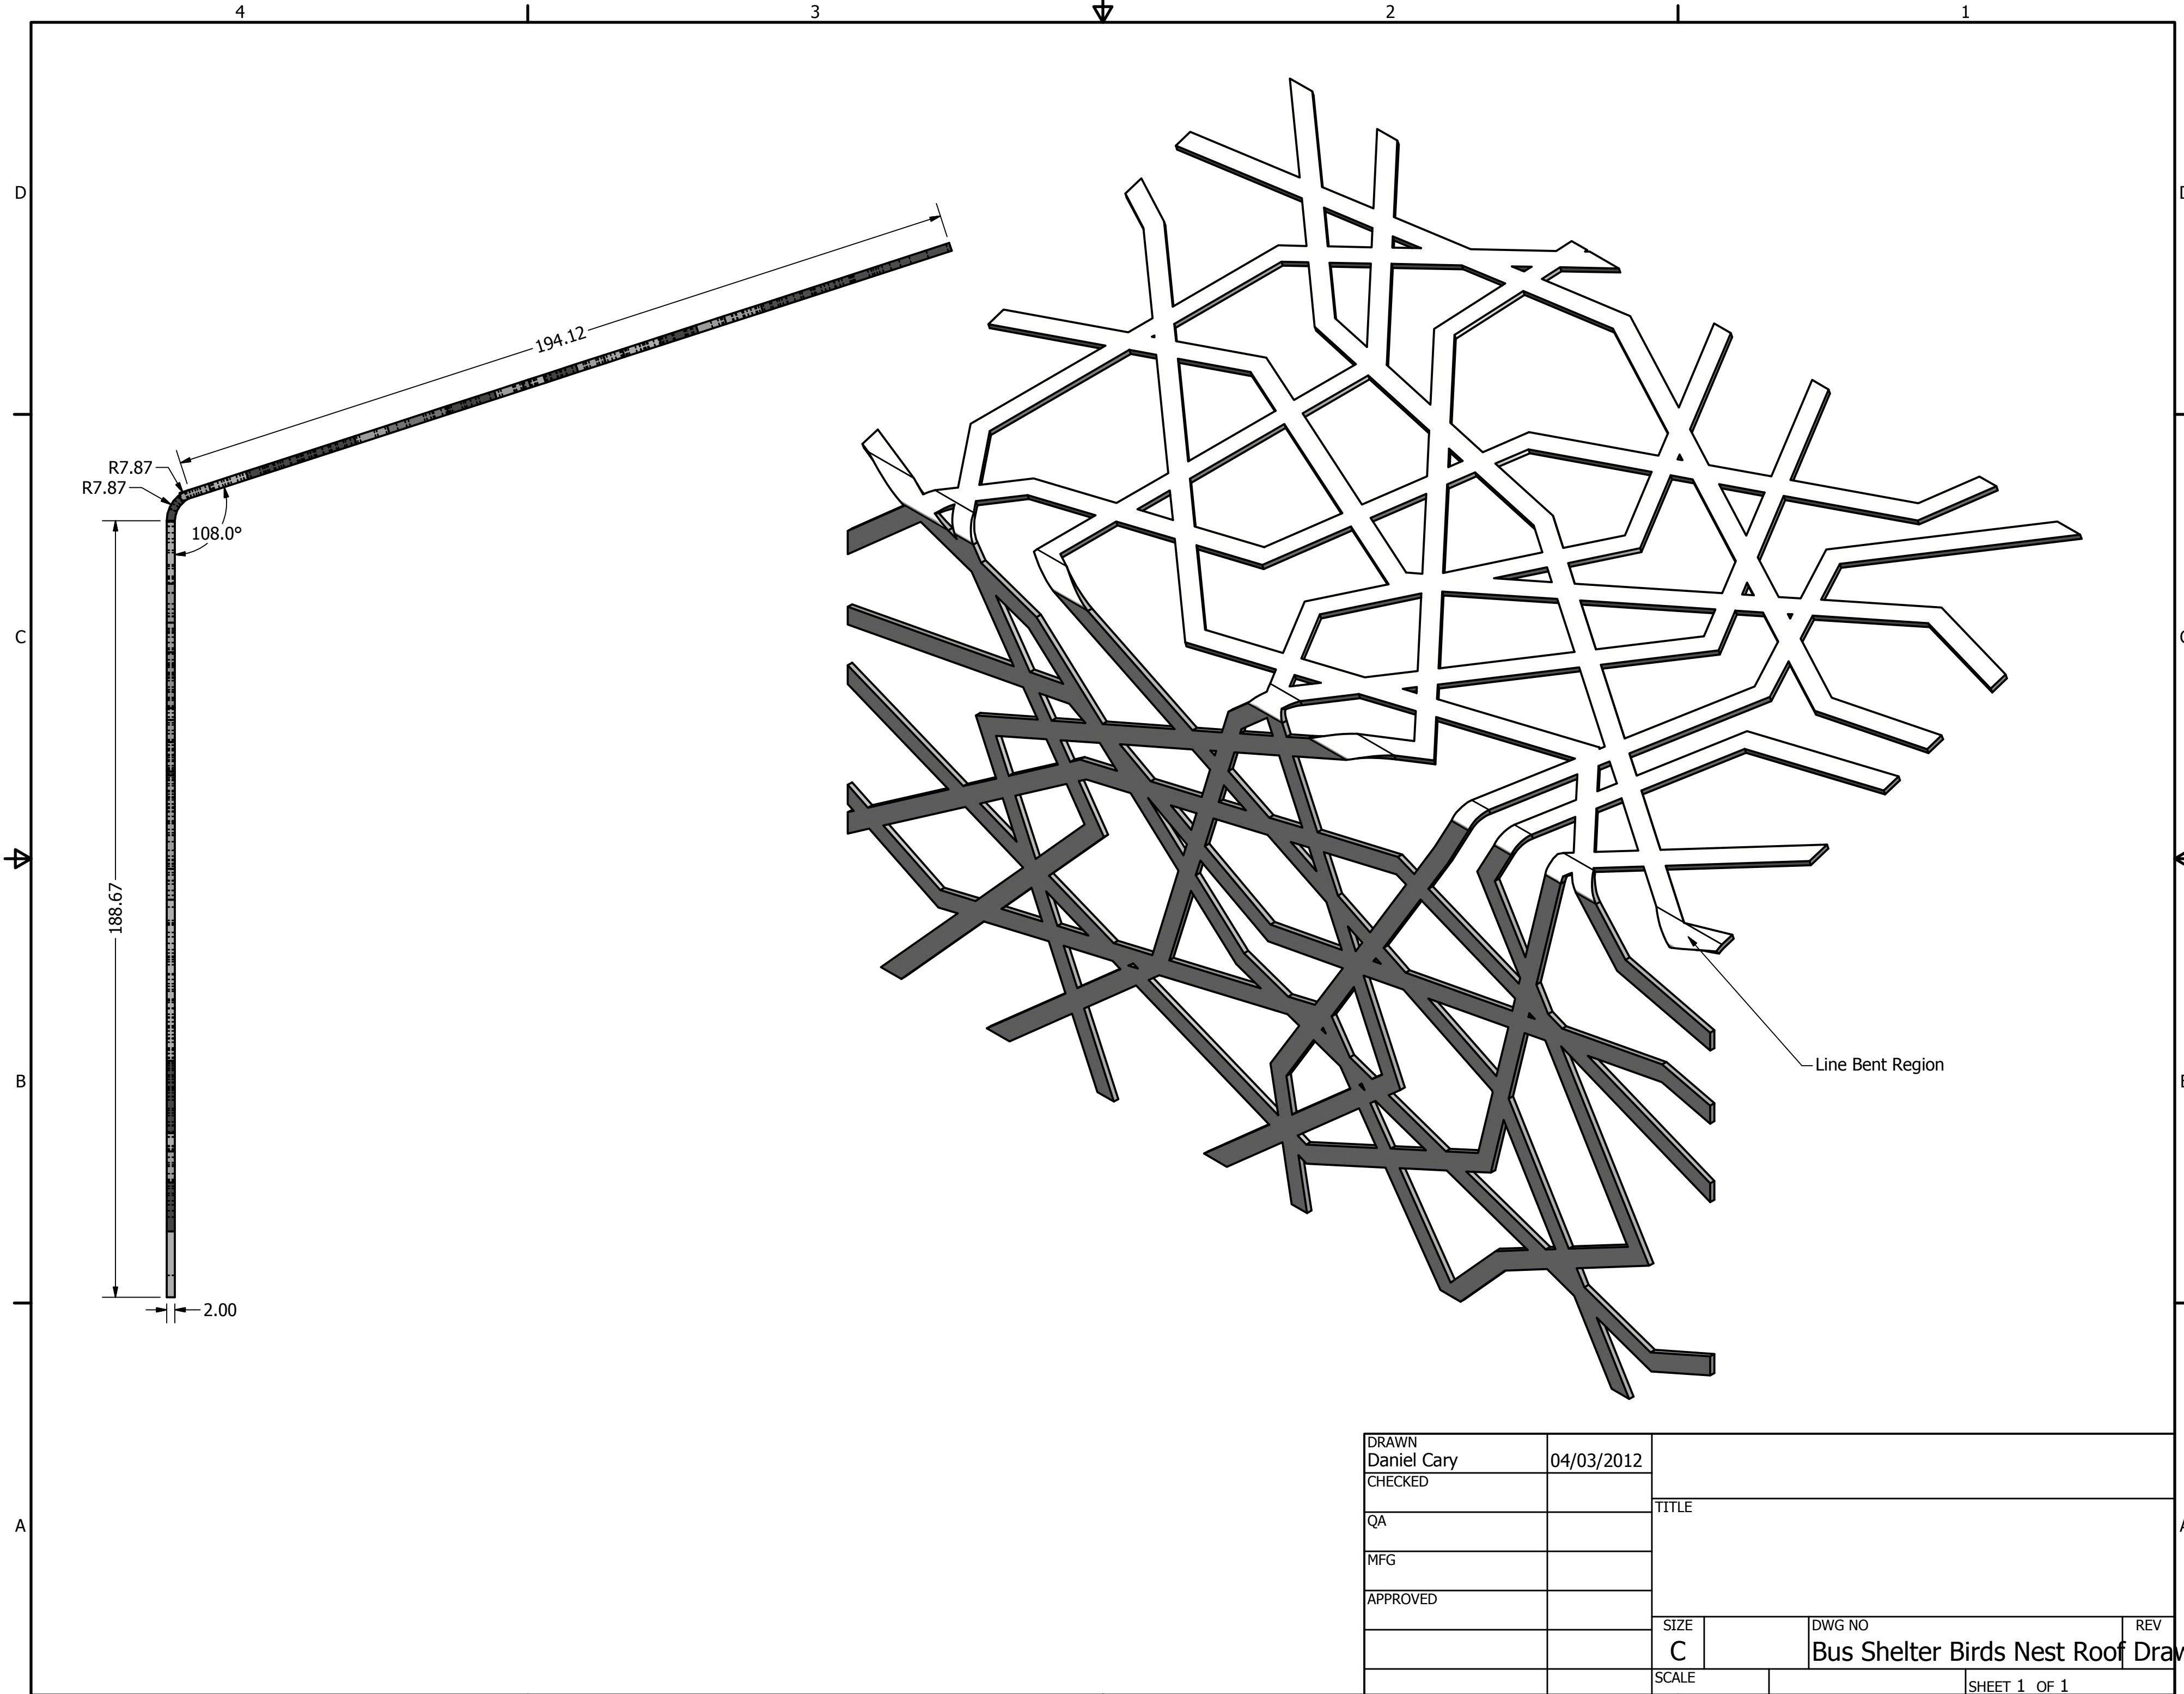

PRODUCED BY AN AUTODESK EDUCATIONAL PRODUCT

PRODUCED BY AN AUTODESK EDUCATIONAL PRODUCT

DRAWN Daniel Cary	04/03/2012	TITLE		
CHECKED				
QA				
MFG				
APPROVED		SIZE C	DWG NO	REV
		SCALE	Bus Shelter Birds Nest Roof Drawing	
			SHEET 1 OF 1	