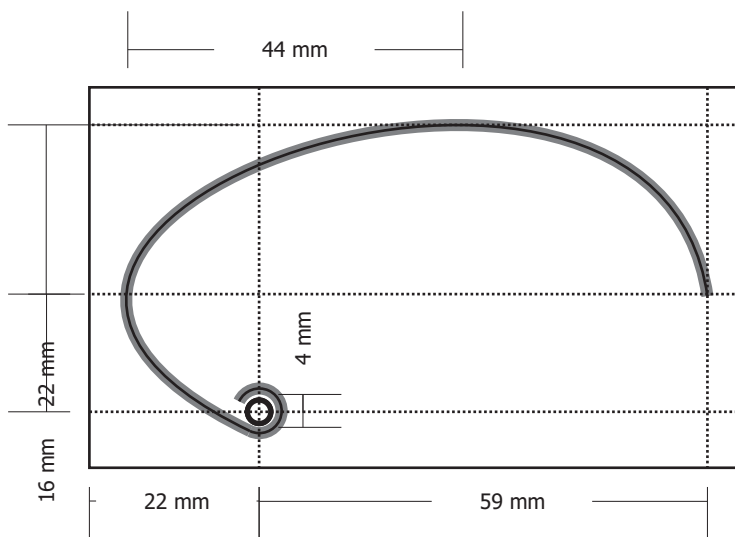

Obstacle Avoiding Walking Robot Whisker Bending Guide

Wire Details:
1.6 mm diameter
13 mm long

x2