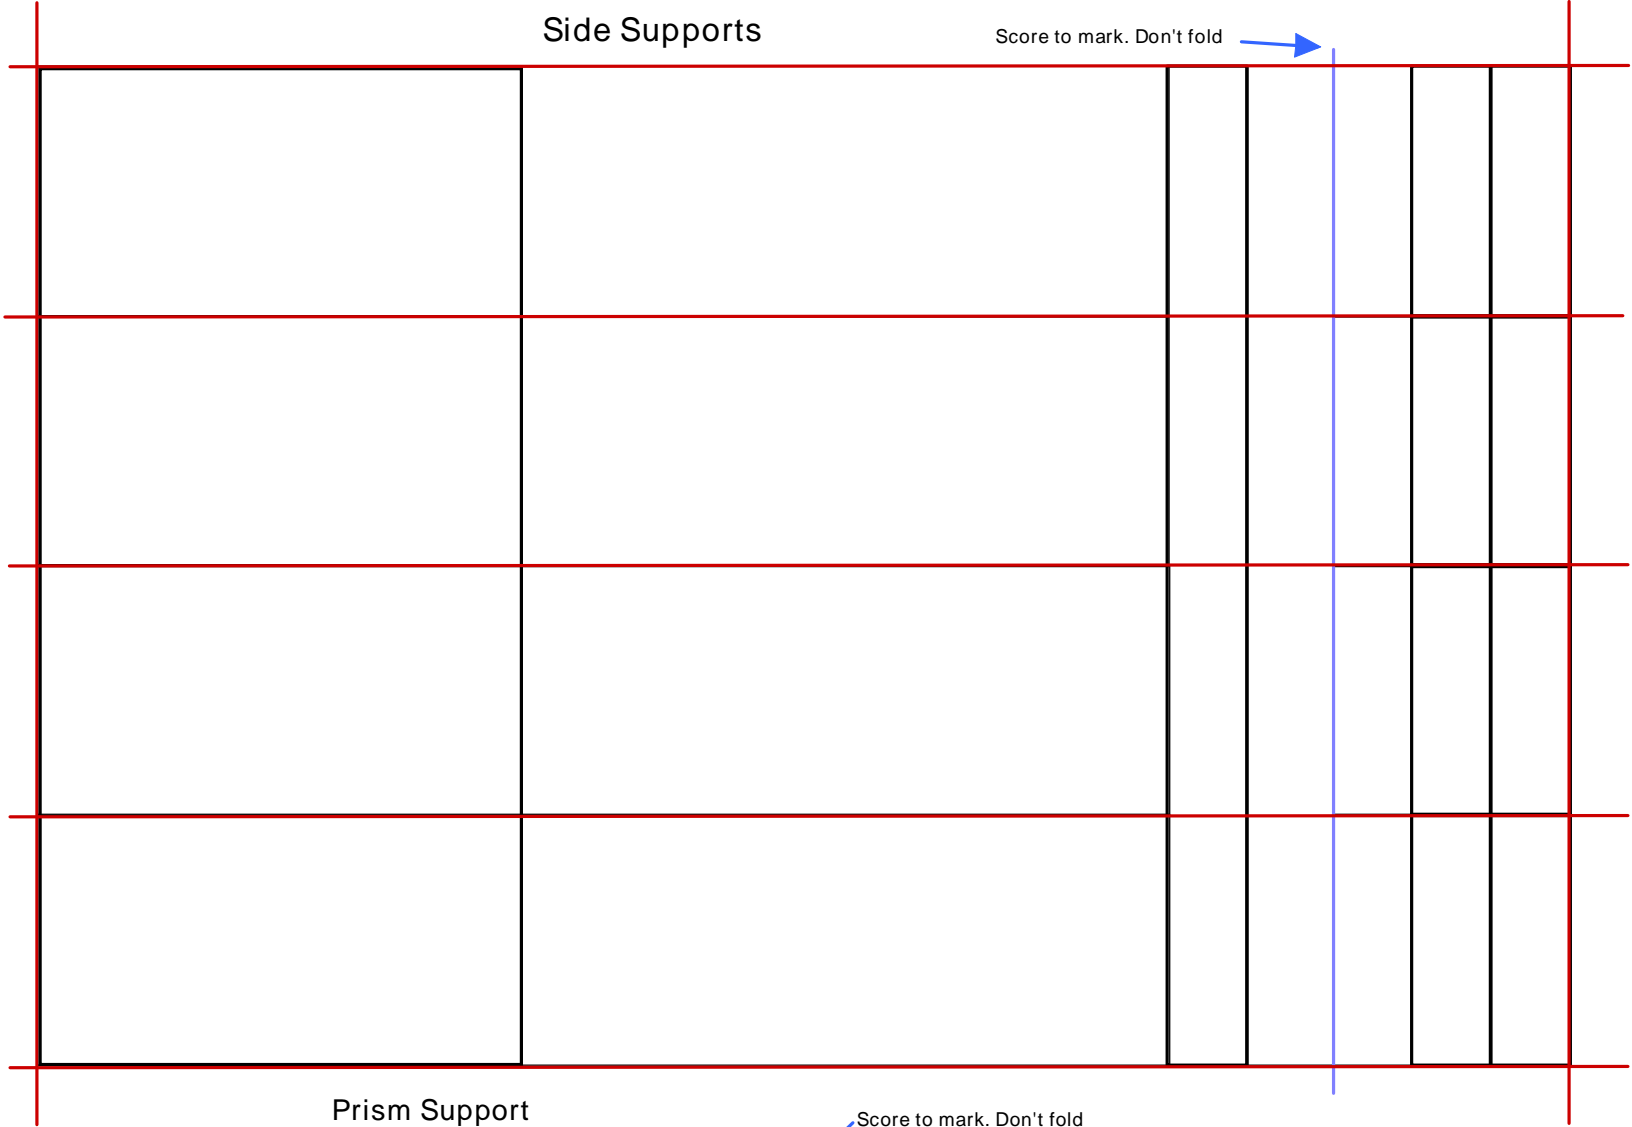

VR Viewer Glasses

Side Supports

Score to mark. Don't fold

Black means score. Red means score and cut. Blue means informational

Prism Support

Score to mark. Don't fold